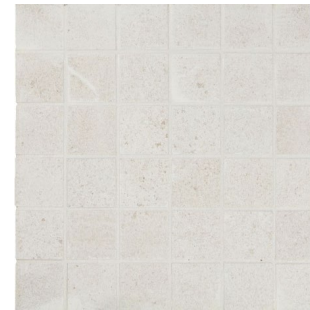

Designer Appointed Features | SECONDARY BATHROOMS

Designer Appointed Features are home details and finishes curated by the talented design professionals responsible for the distinctive looks found in our model homes.

1 VANITY CABINETS

Kent Moore
Reclaimed Drift Brown Glaze | Groveland 18

2 COUNTERTOP

AZT Della Terra Quartz
Ripieno | 3cm Straight

3 SINK

Kohler Caxton Rectangle
White | Undermount

4 FAUCET

Kohler Simplice
Brushed Nickel | Widespread

5 TILE- FLOOR

AZT Pietra Italia
White | 12x24 Matte

6 SHOWER TILE—WALLS

AZT Paloma
Cotton | 4x16 Gloss

7 SHOWER TILE—FLOOR

AZT Pietra Italia
White | 2x2 Matte

8 SHOWER FIXTURES

Kohler Simplice
Brushed Nickel

9 BATH ACCESSORIES

Kohler Simplice
Brushed Nickel

10 TOILET

Sterling Windham
White | Elongated

1

2

3

4

5

6

7

8

9

10