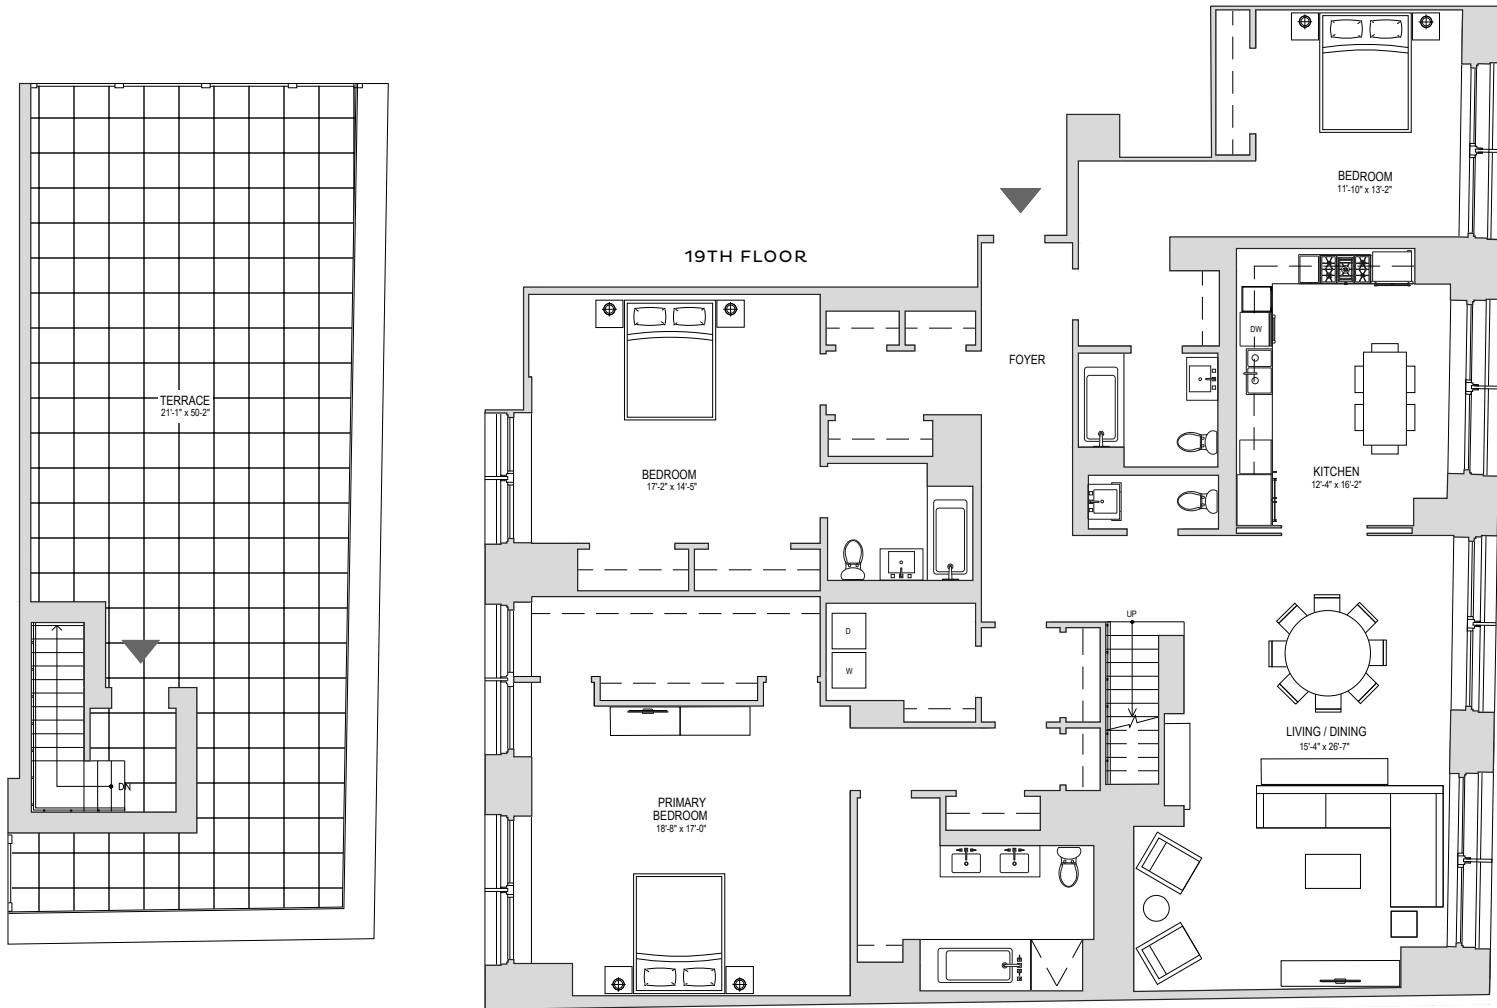

PENTHOUSE 1

91 LEONARD

3 BEDROOMS

3.5 BATHS

2,830 SQ. FT.

1,068 SQ. FT. TERRACE

SALES GALLERY: 91 LEONARD STREET | NEW YORK, NY 10013

212.981.8502 | 91LEONARD.COM

All Dimensions are approximate and subject to construction variances. Plans and dimensions may contain minor variations between floors. Sponsor reserves the right to make changes in accordance with the terms of the Offering Plan. The complete terms are in an offering plan available from the Sponsor. File No. CD17-0129. This is not an offering where prohibited by law. Equal Housing Opportunity.