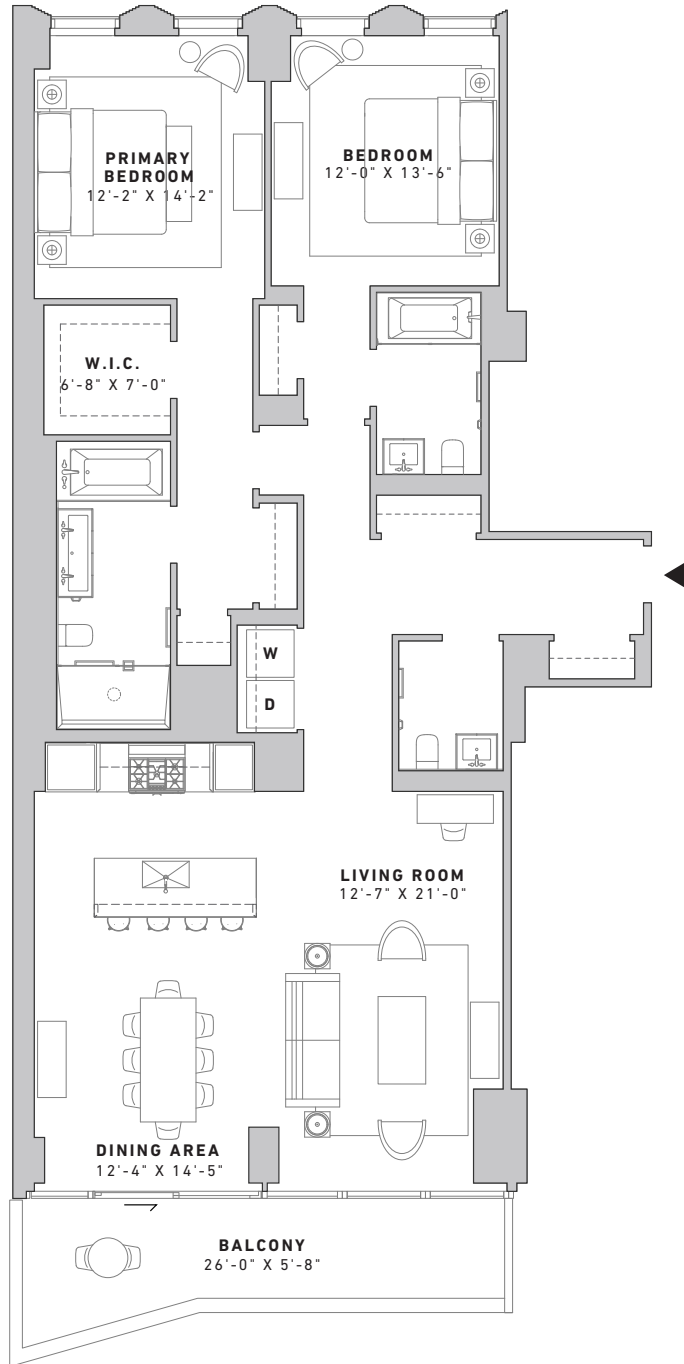

N602

2
BEDROOMS

2.5
BATHROOMS

1674
INT. AREA (SF)

156
INT. AREA (SM)

172
EXT. AREA (SF)

16
EXT. AREA (SM)

121
E 22ND