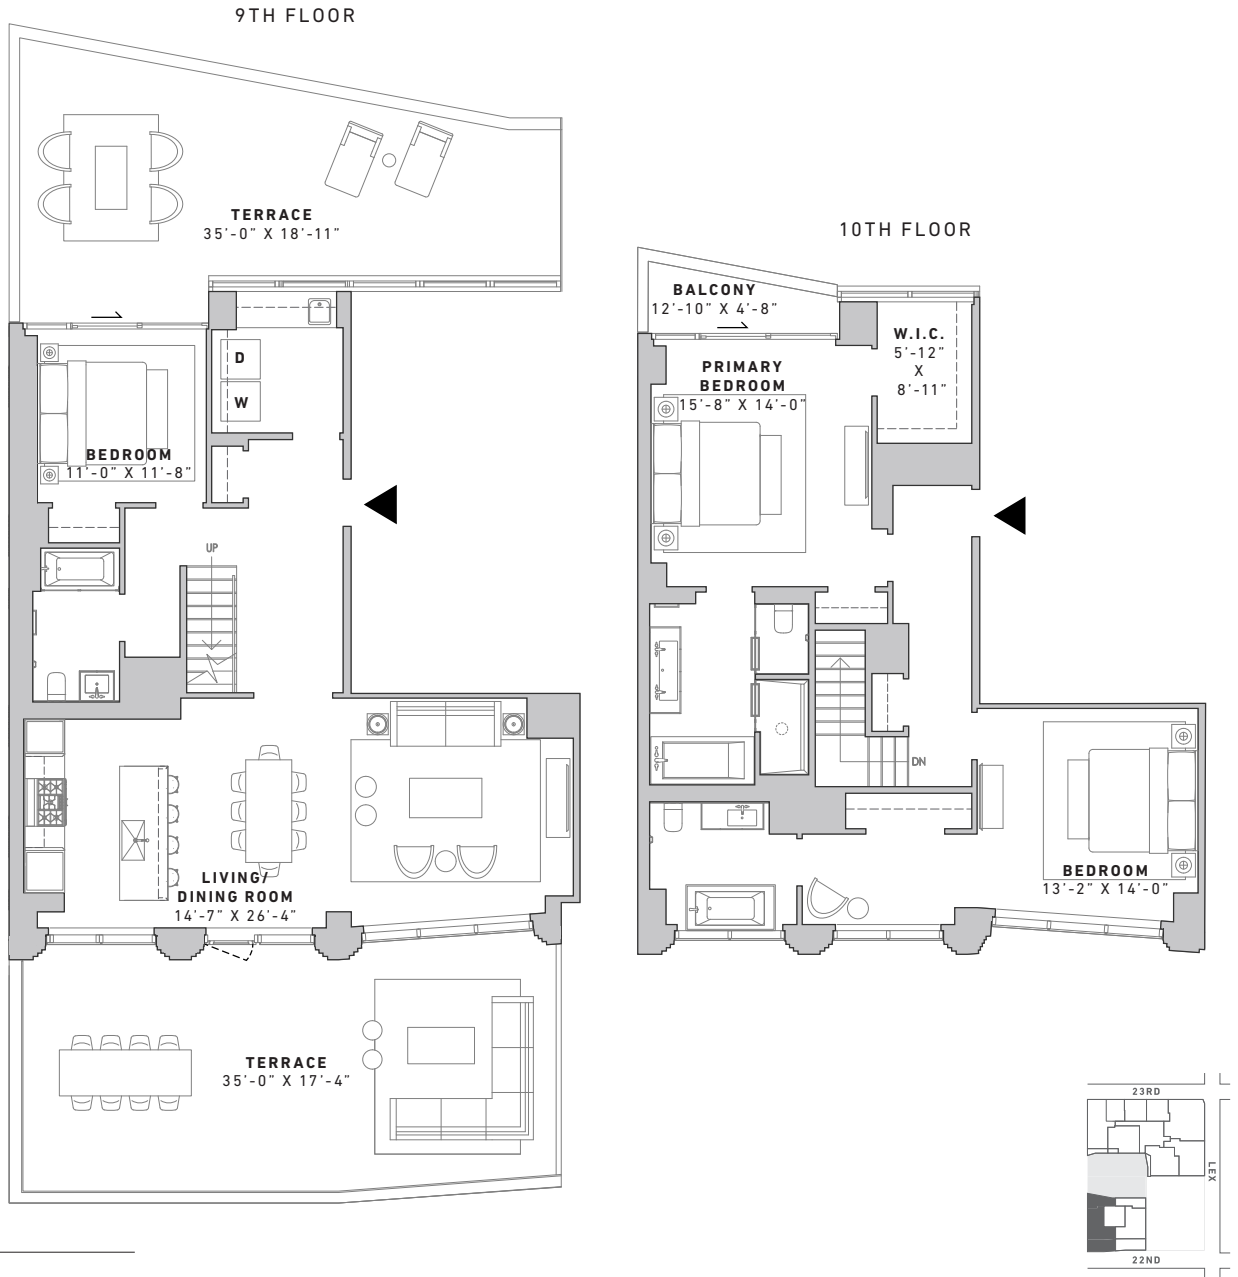

S902

3
BEDROOMS

3
BATHROOMS

2263
INT. AREA (SF)

210.2
INT. AREA (SM)

1066
EXT. AREA (SF)

99.0
EXT. AREA (SM)

121
E 22ND