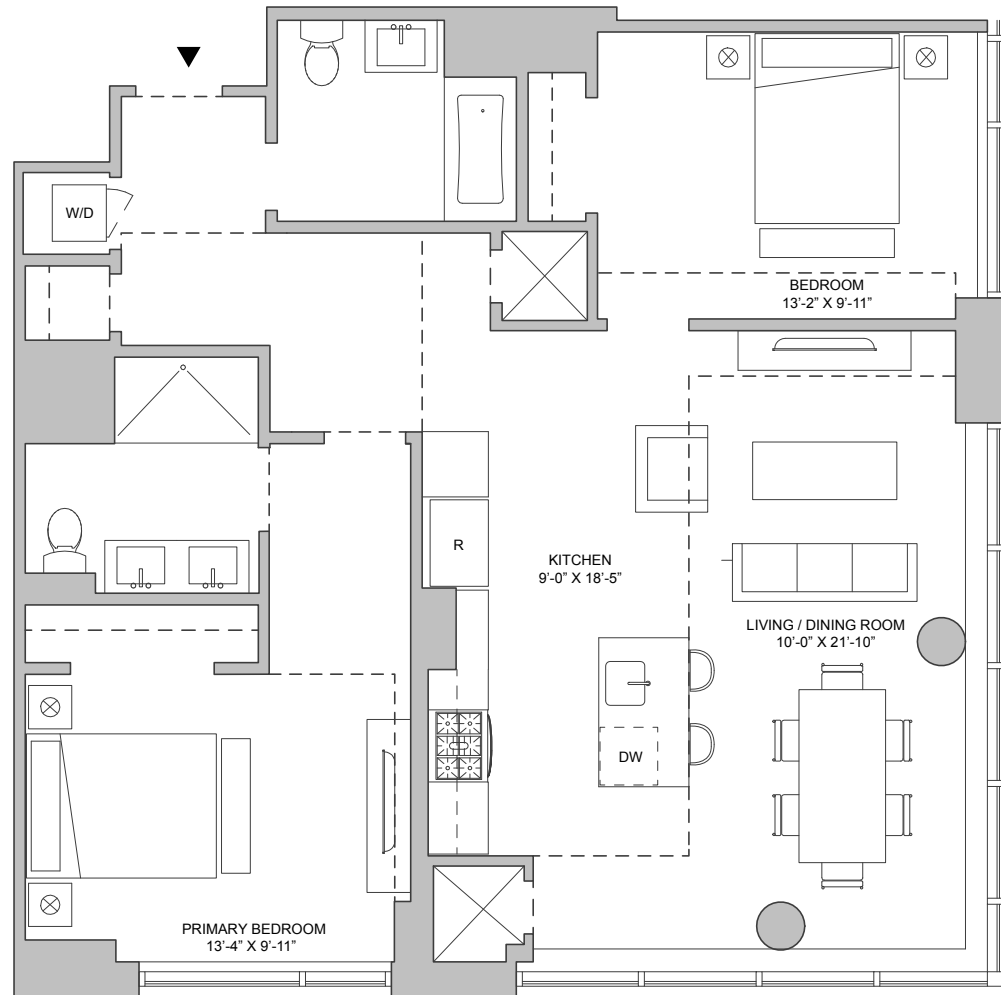

10 PROVOST STREET

AT PROVOST SQUARE

RESIDENCE 1404

2 Bedrooms

2 Baths

1,130 Sq. Ft.

SALES GALLERY

10 Provost Street
Jersey City, NJ 07302
201.350.5944
10Provost.com