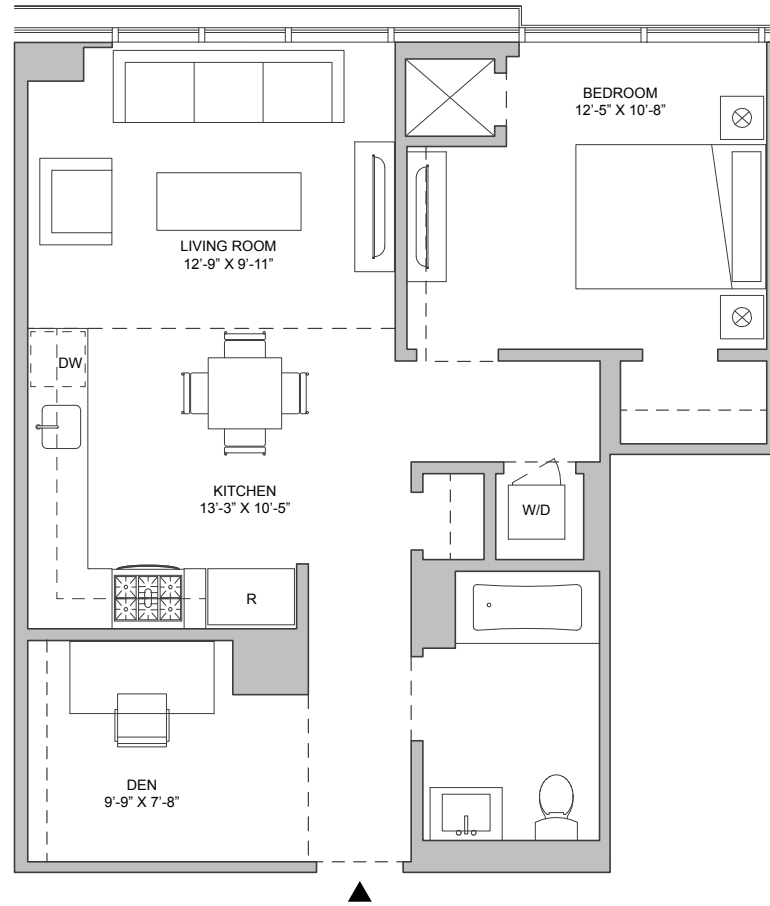

10 PROVOST STREET

AT PROVOST SQUARE

RESIDENCE 2702

1 Bedroom + Den

1 Bath

704 Sq. Ft.

SALES GALLERY

10 Provost Street
Jersey City, NJ 07302
201.350.5944
10Provost.com