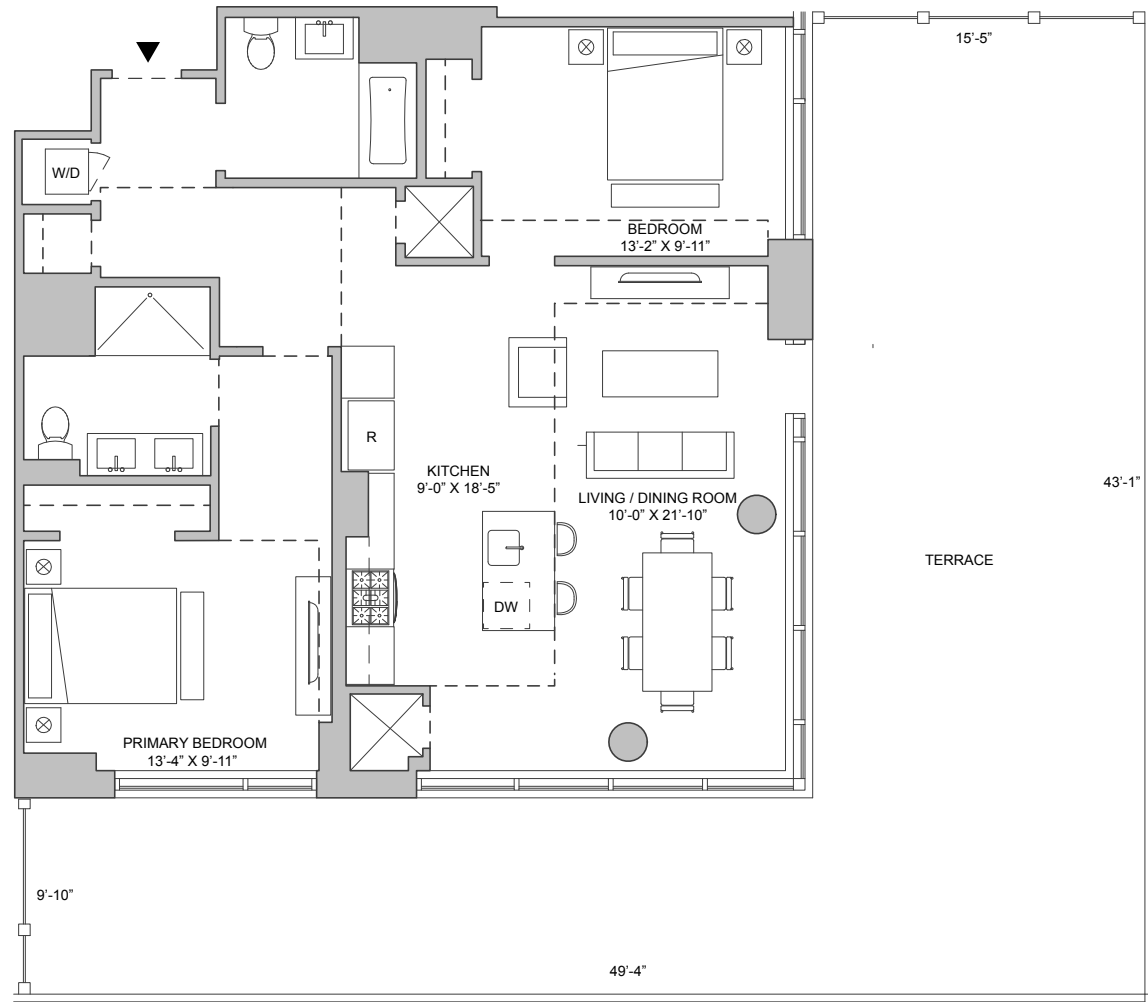

10 PROVOST STREET

AT PROVOST SQUARE

RESIDENCE 804

2 Bedrooms

2 Baths

1,130 Sq. Ft.

Terrace: 1,064 Sq. Ft.

SALES GALLERY

10 Provost Street
Jersey City, NJ 07302
201.350.5944
10Provost.com