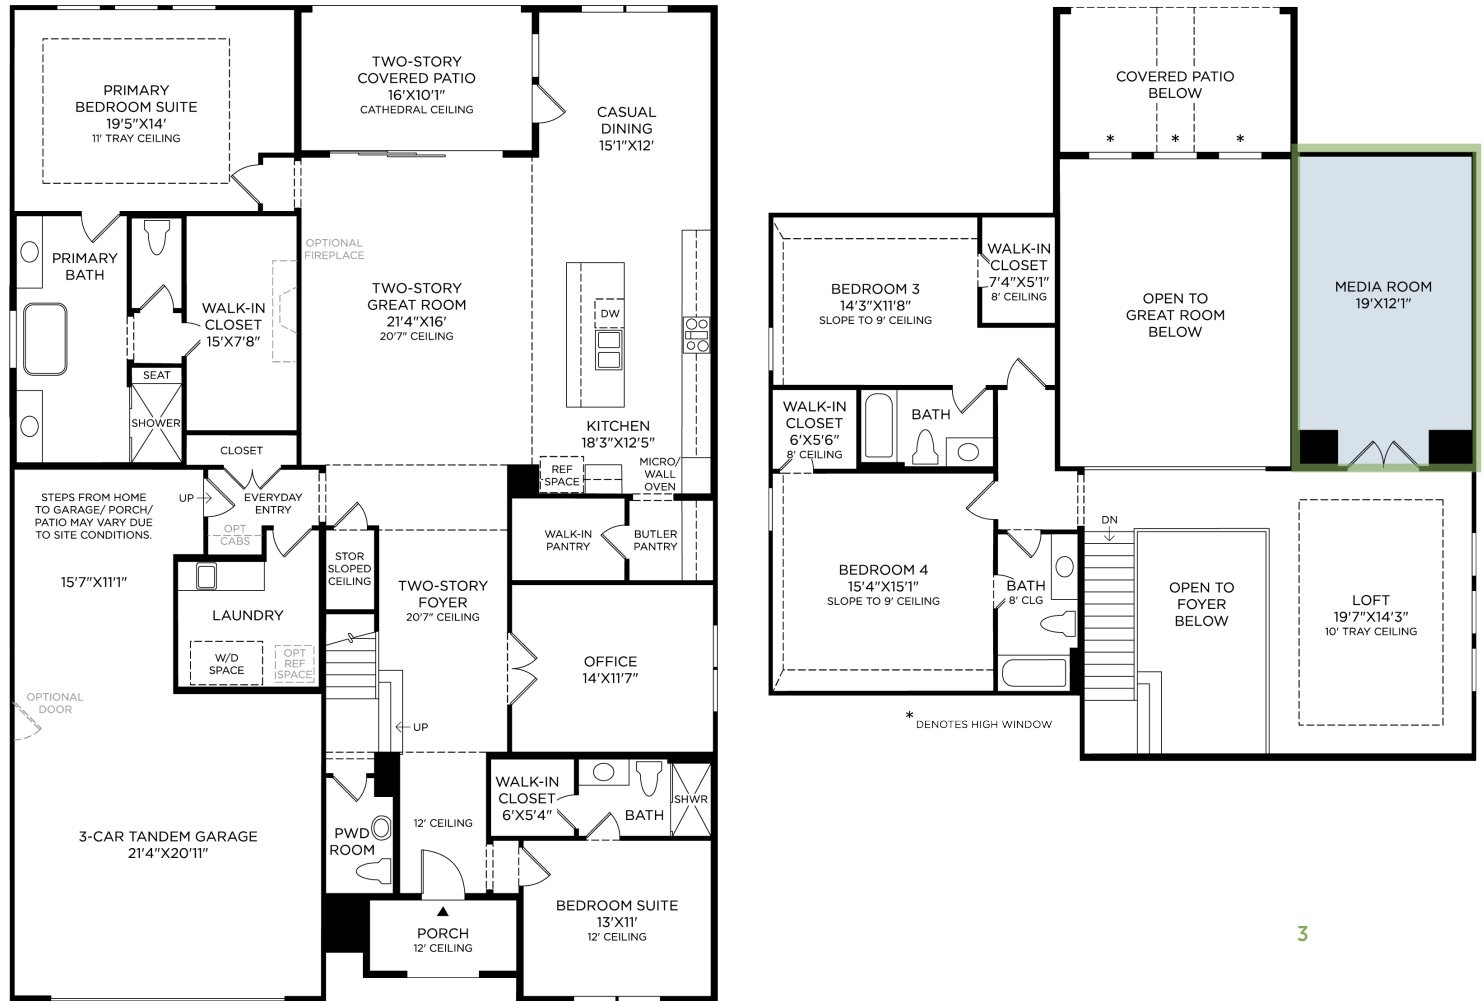

Designer Appointed Features | ARCHITECTURAL SELECTIONS

Designer Appointed Features are home details and finishes curated by the talented design professionals responsible for the distinctive looks found in our model homes.

1 MEDIA ROOM

3 SOFFIT TRIM AND GARAGE DOOR

(not shown)

2 FRONT DOOR

(not shown)