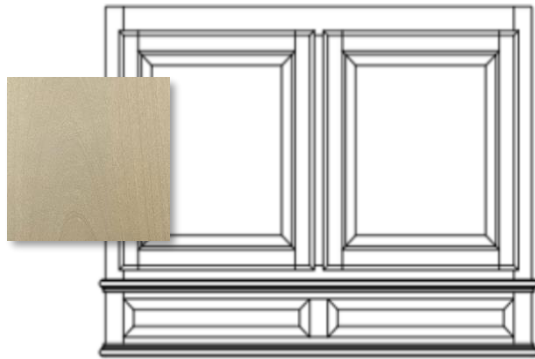

KitchenAid®

Custom Hood LIner

- 1170CFM Motor Class Ventilation System

KitchenAid Double Oven

- 6.4 Total Cu. Ft.
- Air Fry capability

KitchenAid Dishwasher

KitchenAid Microwave Drawer

Programs and pricing are subject to change without notice.