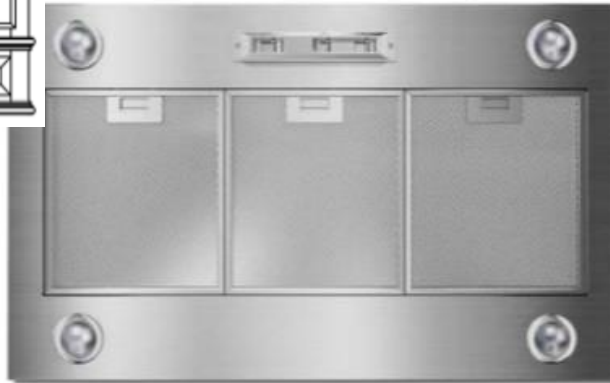

KitchenAid®

Custom Hood LIner

- 1170CFM Motor Class Ventilation System

KitchenAid Double Oven

- 6.4 Total Cu. Ft.
- Air Fry capability

KitchenAid Dishwasher

KitchenAid Microwave Drawer

Programs and pricing are subject to change without notice.