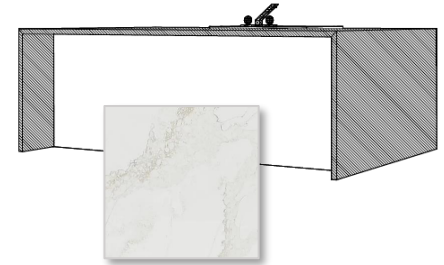

Designer Appointed Features | KITCHEN

Designer Appointed Features are home details and finishes curated by the talented design professionals responsible for the distinctive looks found in our model homes.

1 COUNTERTOP + BACKSPLASH

Della Terra Quartz

Vallejo Gold | 3 cm

2 CABINETS

Hoffman Cabinets

Maple - Stained Champagne | Shaker Door

3 ISLAND COUNTERTOP WATERFALL SIDES

Della Terra Quartz

Vallejo Gold | 3 cm

4 FAUCET

Kohler Cruë

Brushed Moderne Brass | Single-Handle | Pull-Down

5 SINK

Kohler Vault

Stainless Steel | Under-Mount | Single Basin

6 FLOORING - HARDWOOD

Shaw Homeland Oak

Anthem | 7" W Plank

1

2

3

4

5

6