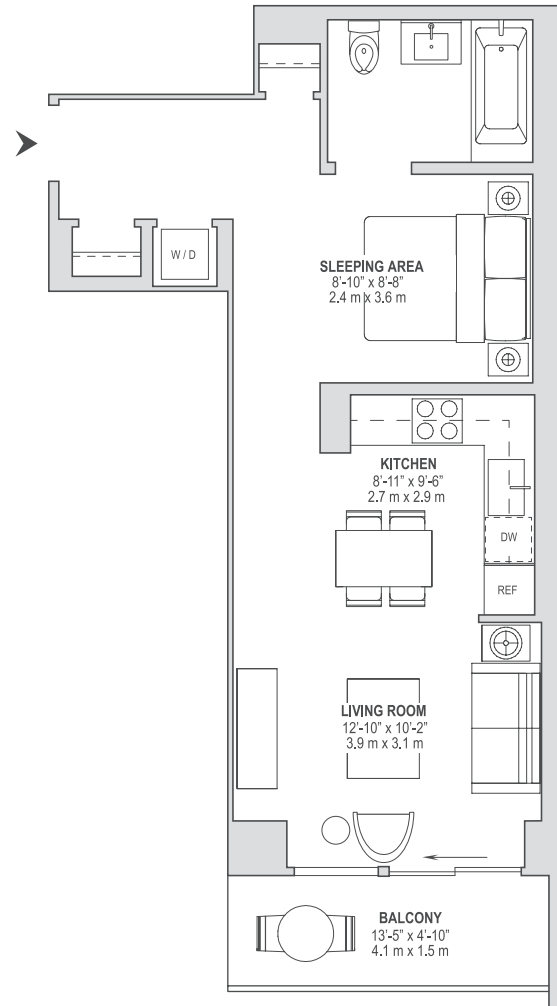

**RESIDENCE N3-11E**

0 BEDROOMS

1 BATHROOM

572 INT. AREA (SF)

72 EXT. AREA (SF)

53.1 INT. AREA (SM)

6.7 EXT. AREA (SM)

SALES GALLERY: 77 CHARLTON STREET | NEW YORK, NY 10014