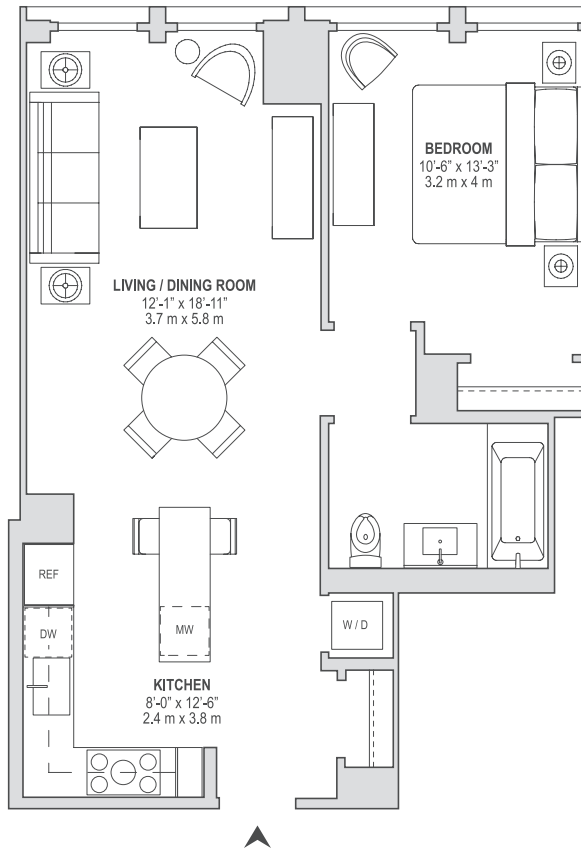

RESIDENCE S3-11G

1 BEDROOM

1 BATHROOM

676 INT. AREA (SF)

62.8 INT. AREA (SM)

SALES GALLERY: 77 CHARLTON STREET | NEW YORK, NY 10014

212.981.8580 | 77CHARLTON.COM