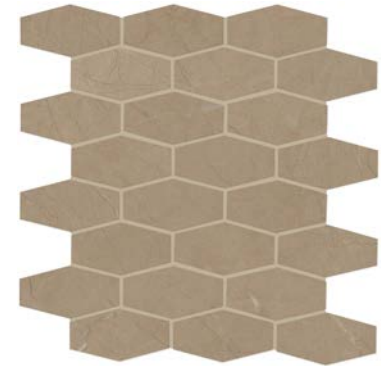

1 PEDESTAL SINK

Kohler Archer Pedestal
White | 24"

2 FAUCET

Kohler Purist
Moderne Brushed Gold | Single Handle

3 TOILET

Kohler Archer
White | Comfort Height

4 FLOORING - TILE

Daltile Classentino Marble Stretched
Hex Mosaic
Corinth Beige | 2"x3"