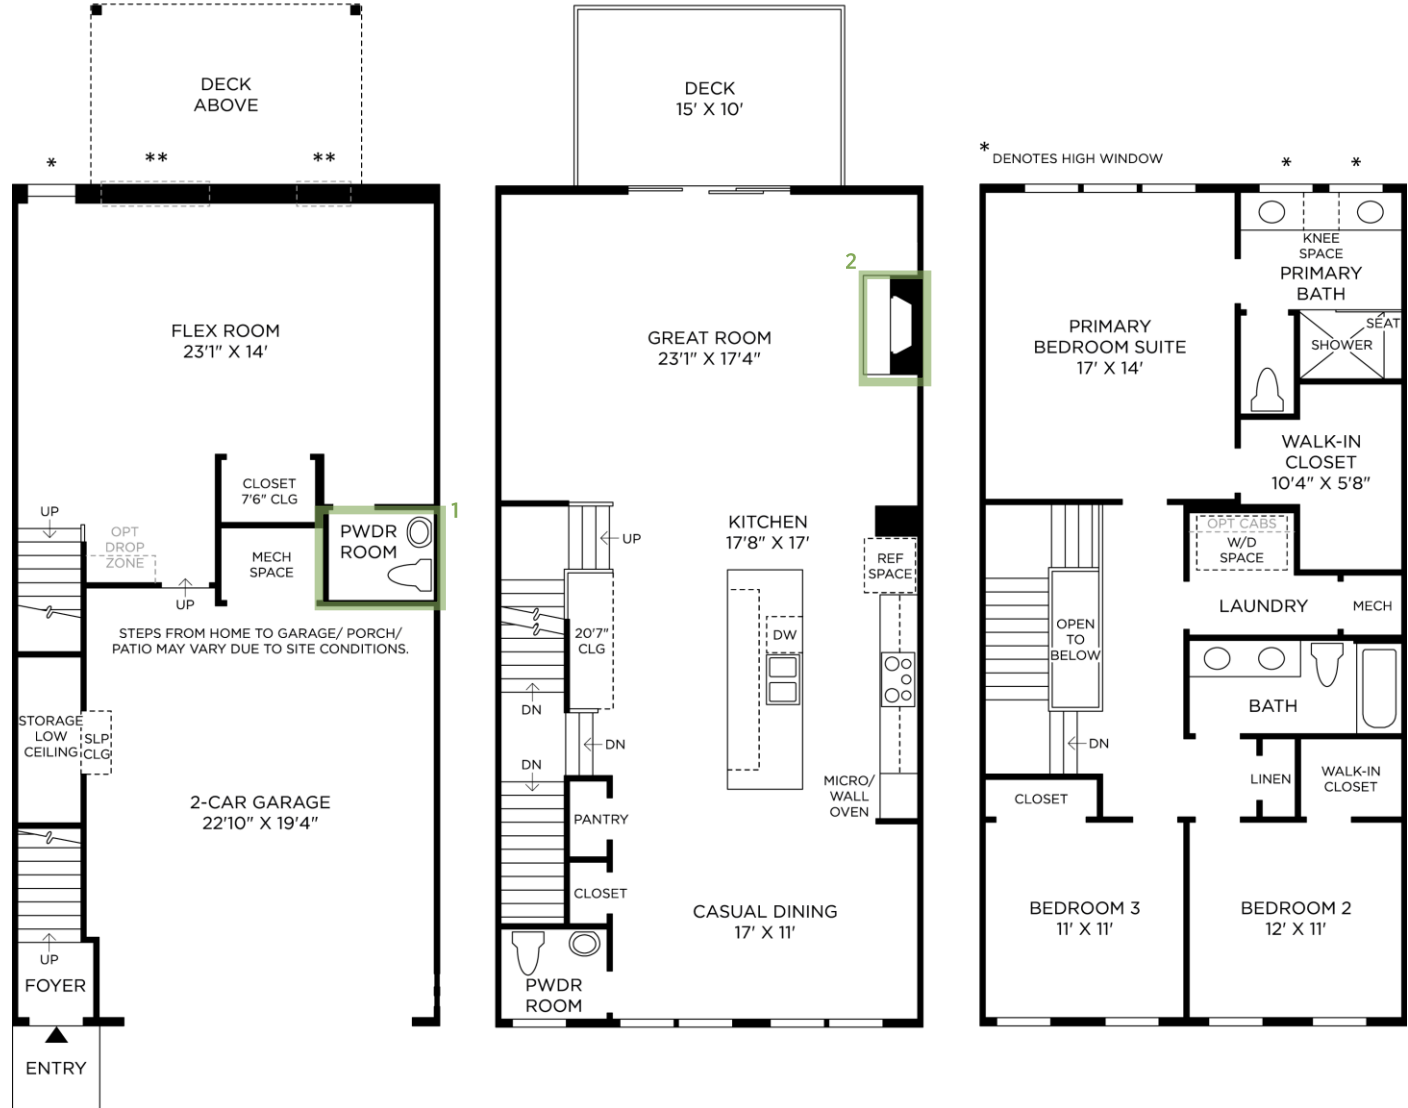

MIDDLETOWN WALK | TATUM WELLESLEY
HOME SITE 473 | 6 FIORE CT | MIDDLETOWN, NJ 07748

Photographs, renderings, and floor plans are for representational purposes only and may not reflect the exact features or dimensions of your home; actual product may differ. All dimensions are subject to field variations. Prices and offers subject to change without notice. This is not an offering where prohibited by law. Not all images may be shown. See online or onsite Sales Consultants for details.

1 POWDER ROOM

2 FIREPLACE

** DENOTES DOOR AND WINDOW LOCATIONS DEPENDING ON LOT GRADE. * DENOTES HIGH WINDOW

Designer Appointed Features | INTERIOR SELECTIONS

Designer Appointed Features are home details and finishes curated by the talented design professionals responsible for the distinctive looks found in our model homes.