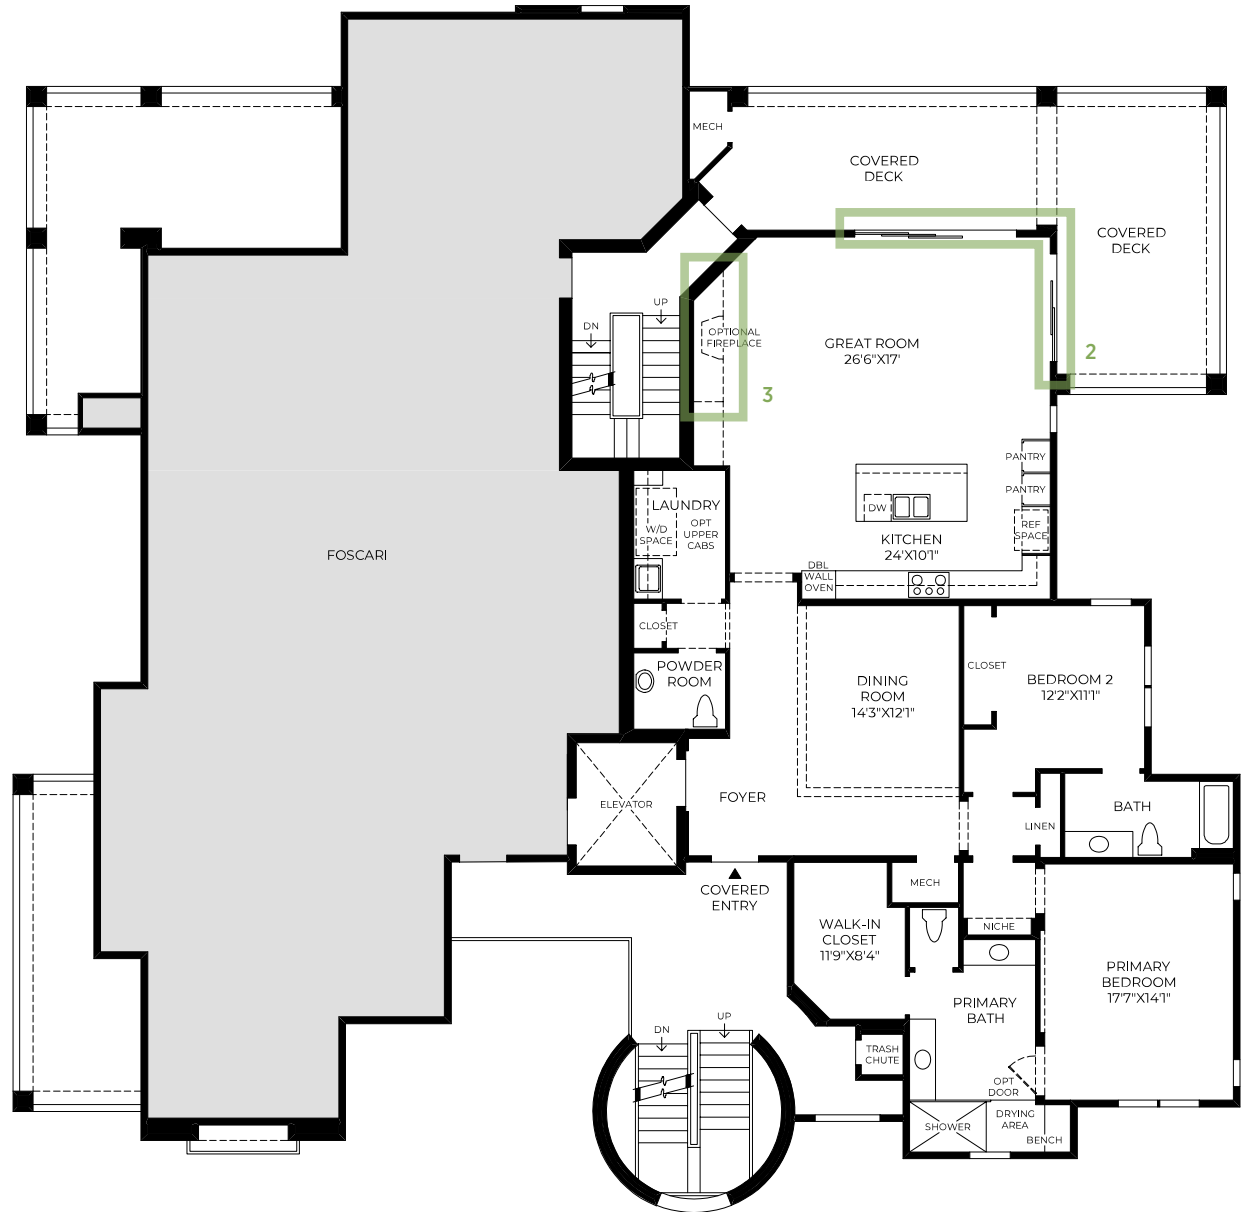

1 DEN OPTION (NOT SHOWN)

Structural option: PC263123

2 90 DEGREE SLIDING DOOR - 9'X8'/12'X8' AT DINING ROOM

Structural option:

3 SCION 55 ELECTRIC FIREPLACE

Structural option: PC263139

10' CEILING HEIGHT

Designer Appointed Features | INTERIOR SELECTIONS