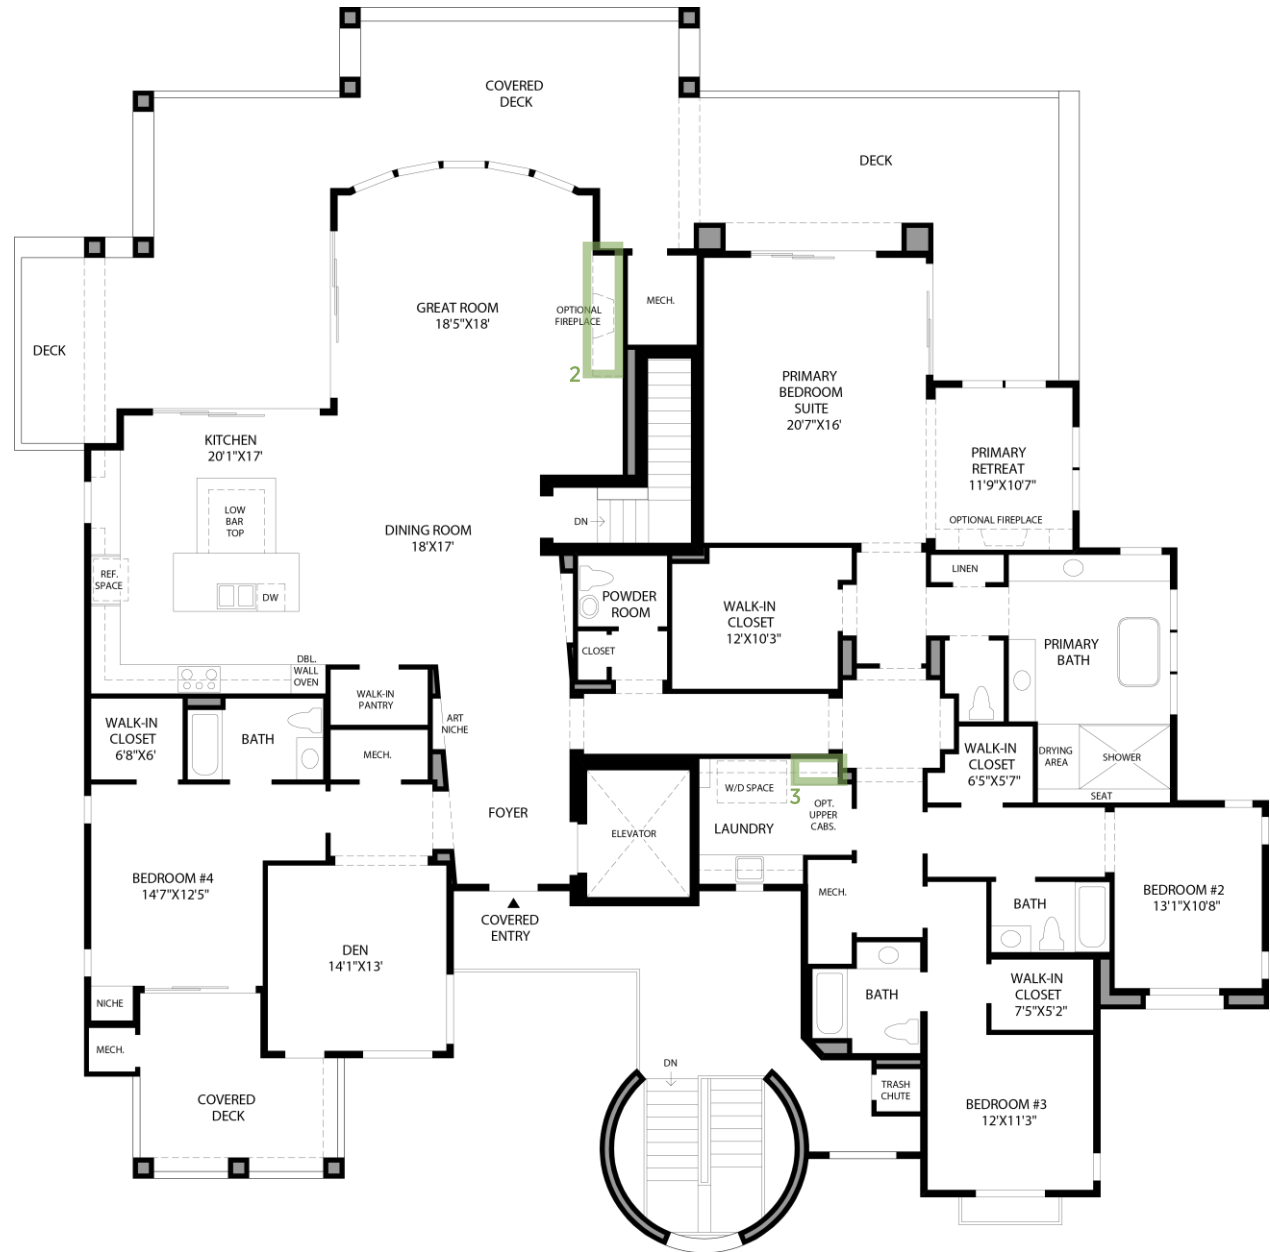

Designer Appointed Features | STRUCTURAL OPTIONS

Designer Appointed Features are home details and finishes curated by the talented design professionals responsible for the distinctive looks found in our model homes.

1. **1 90-DEGREE SLIDING DOOR**
   PC026324 (not shown)
2. **2 SCION 55" ELECTRIC FIREPLACE**
   PC106087
3. **3 LAUNDRY ROOM U/M SINK W/
   CABINET**
   PC048386
4. **4 TILE SHOWER IN LIEU OF TUB**
   PC047179 (not shown)