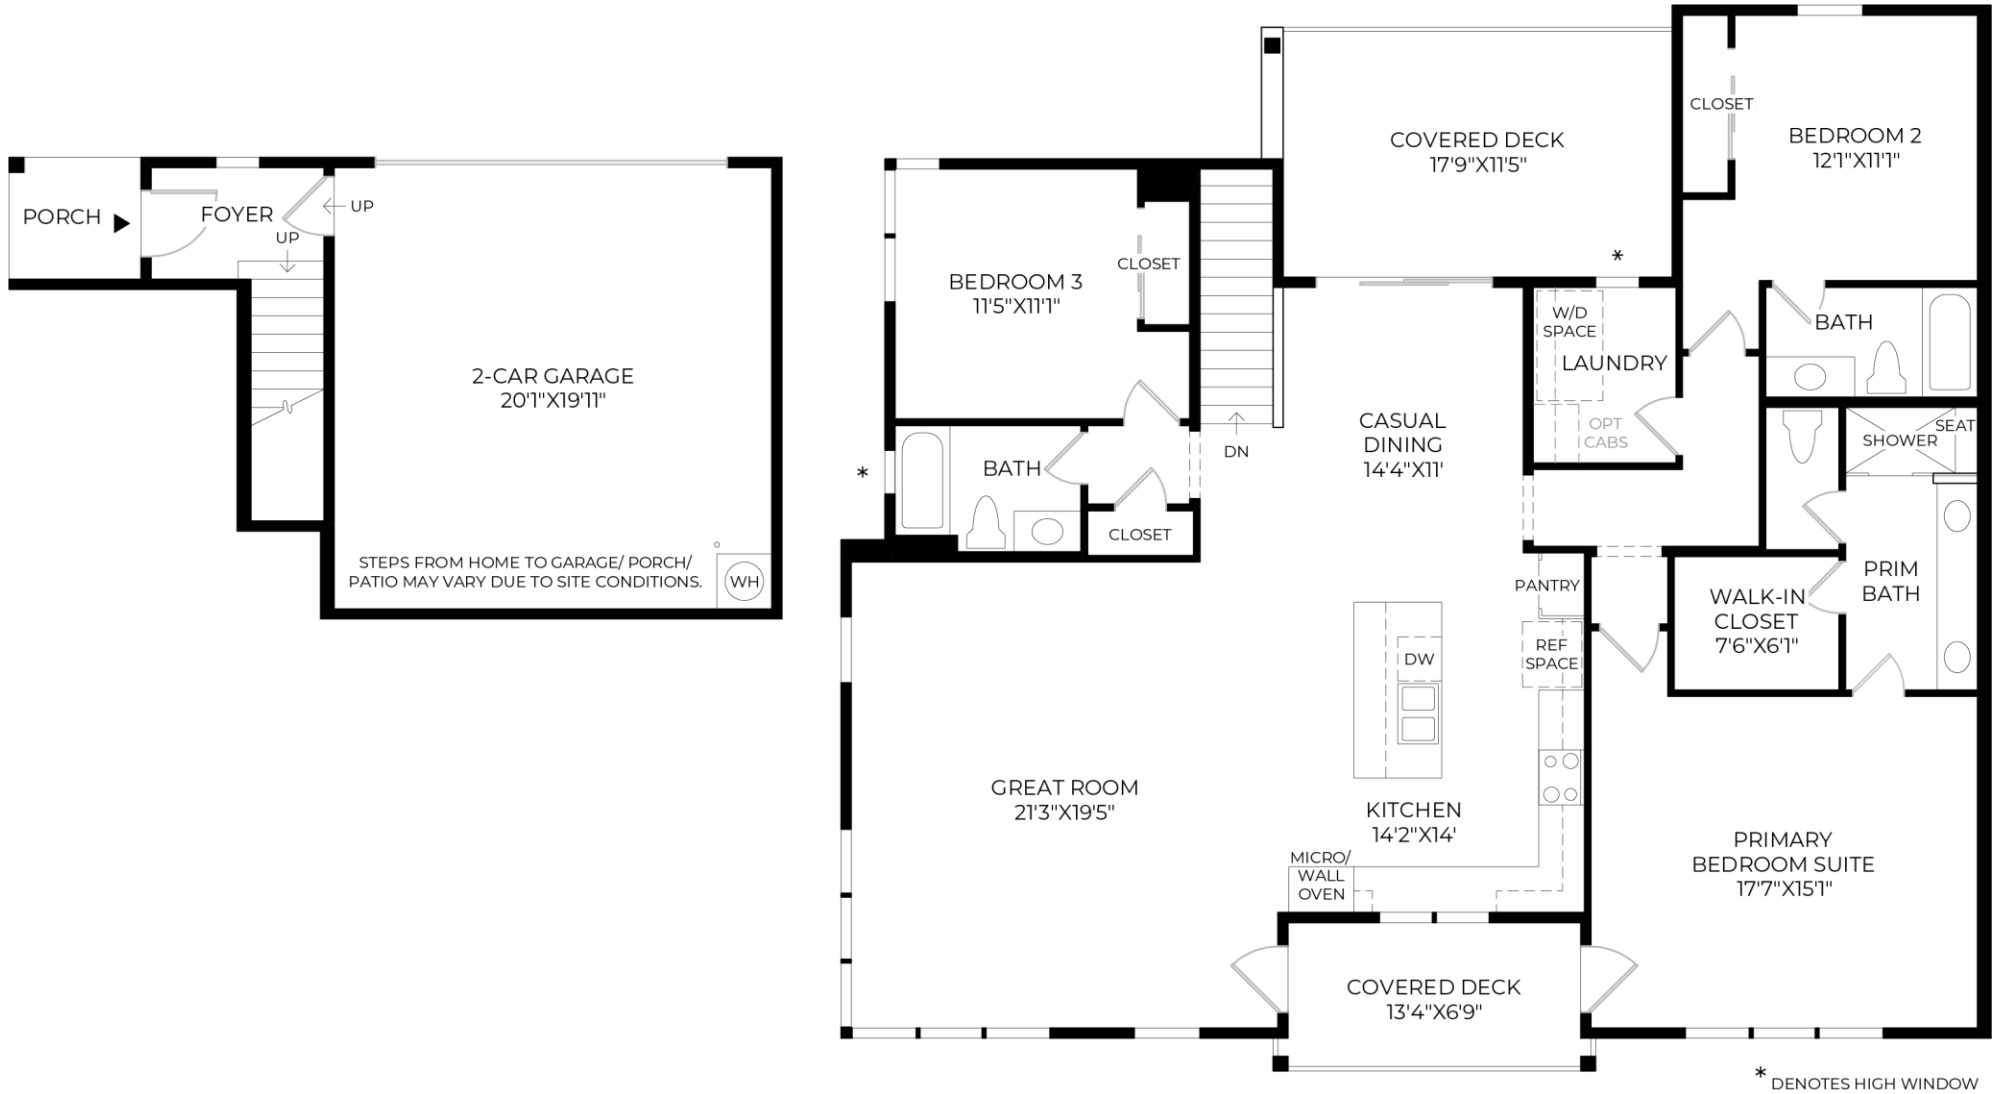

Designer Appointed Features | ARCHITECTURAL SELECTIONS

Designer Appointed Features are home details and finishes curated by the talented design professionals responsible for the distinctive looks found in our model homes.