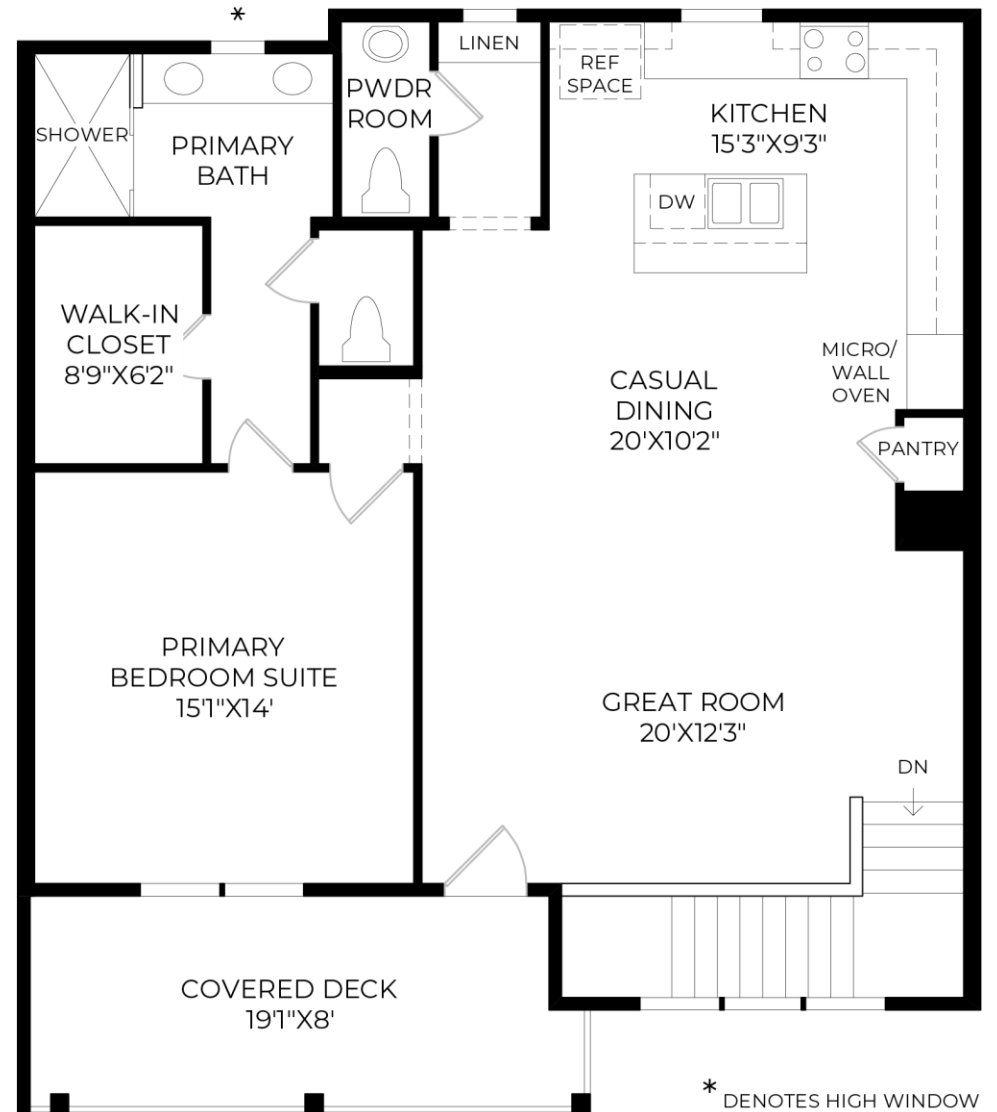

Designer Appointed Features | ARCHITECTURAL SELECTIONS

Designer Appointed Features are home details and finishes curated by the talented design professionals responsible for the distinctive looks found in our model homes.