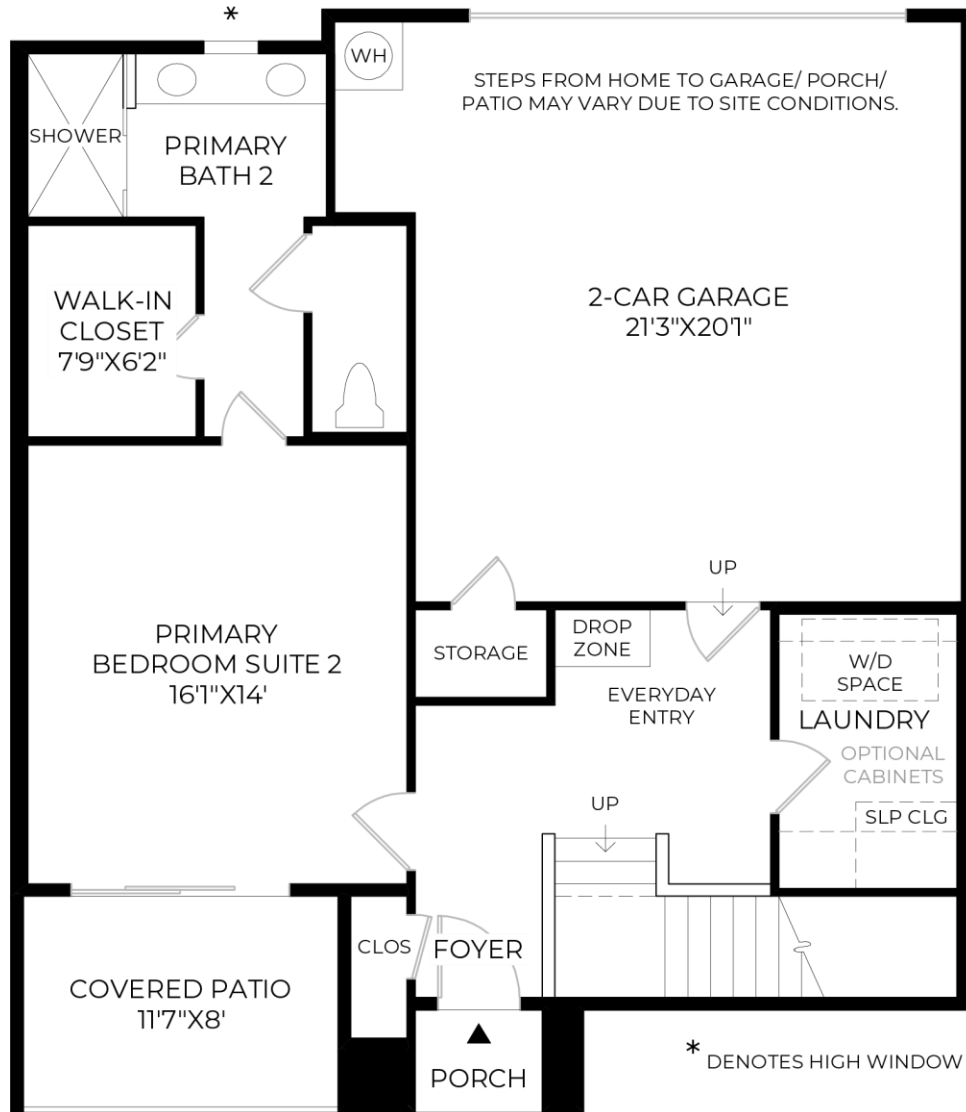

Designer Appointed Features | ARCHITECTURAL SELECTIONS

Designer Appointed Features are home details and finishes curated by the talented design professionals responsible for the distinctive looks found in our model homes.