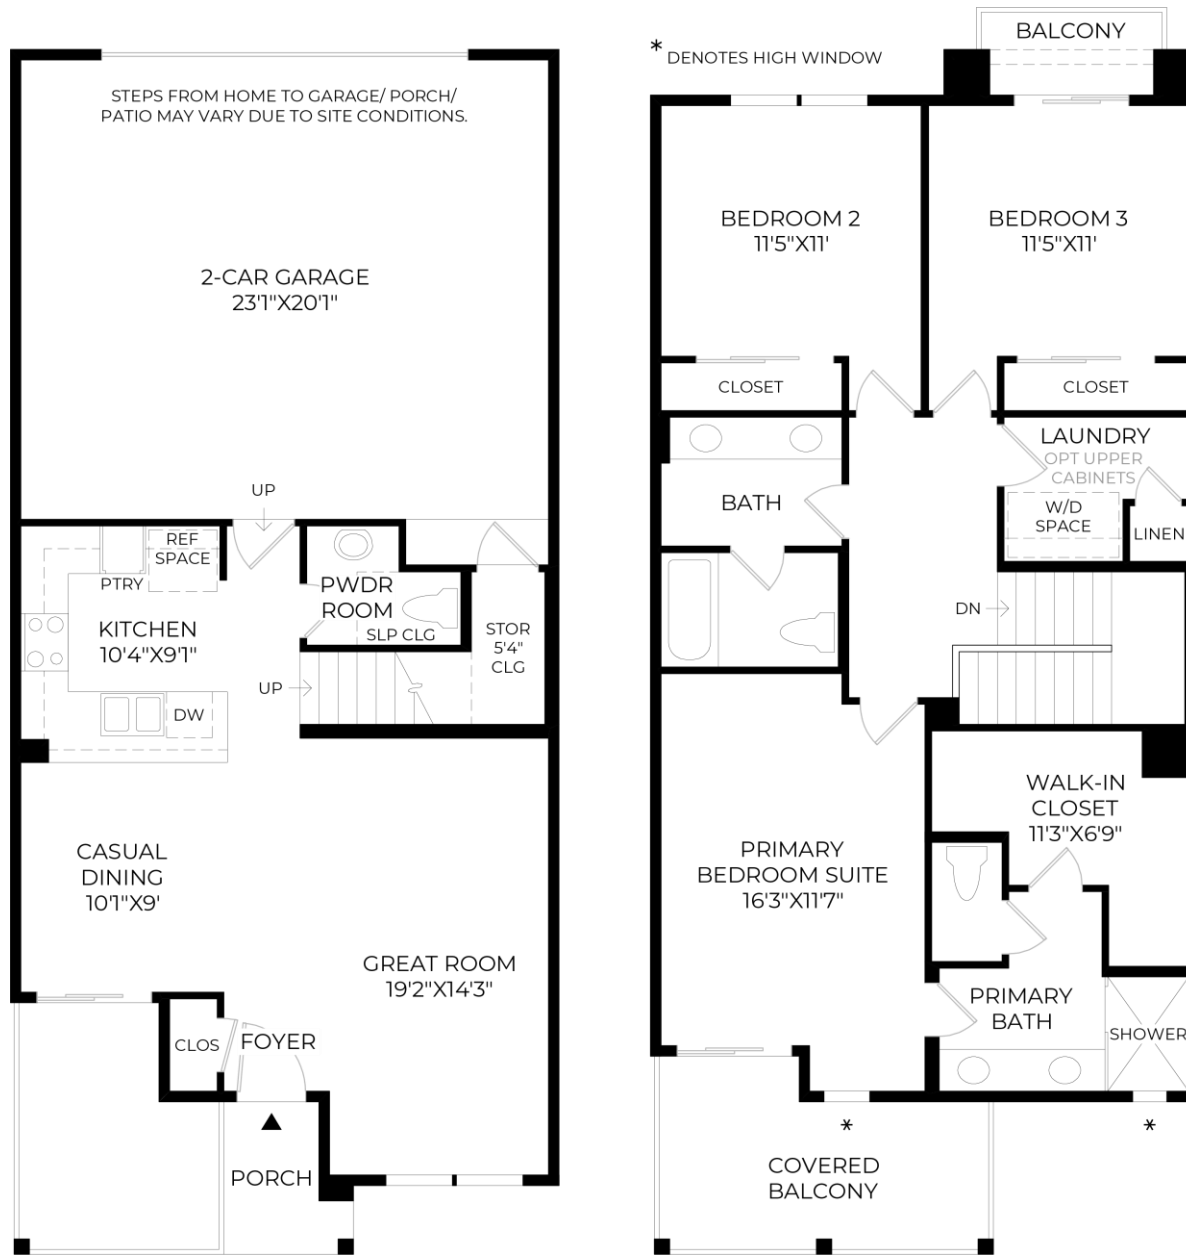

Designer Appointed Features | ARCHITECTURAL SELECTIONS

Designer Appointed Features are home details and finishes curated by the talented design professionals responsible for the distinctive looks found in our model homes.