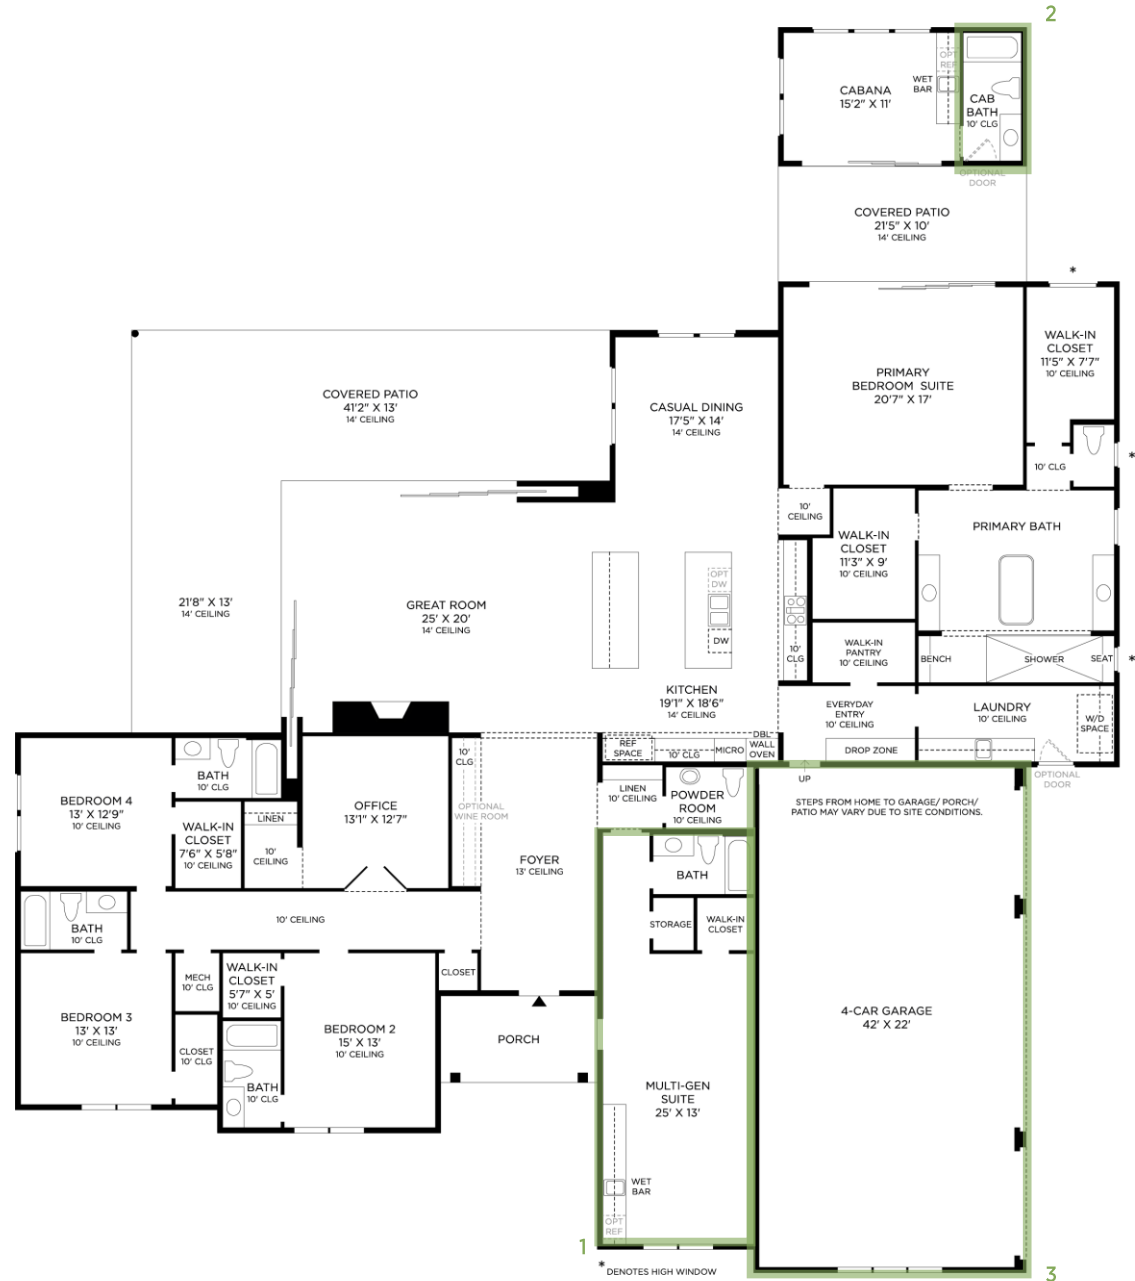

1 MULTI-GEN SUITE ADDITION

PC263278

2 CABANA BATH

PC263220

3 4-CAR SIDE ENTRY GARAGE

PC263446

Designer Appointed Features | INTERIOR SELECTIONS

Designer Appointed Features are home details and finishes curated by the talented design professionals responsible for the distinctive looks found in our model homes.