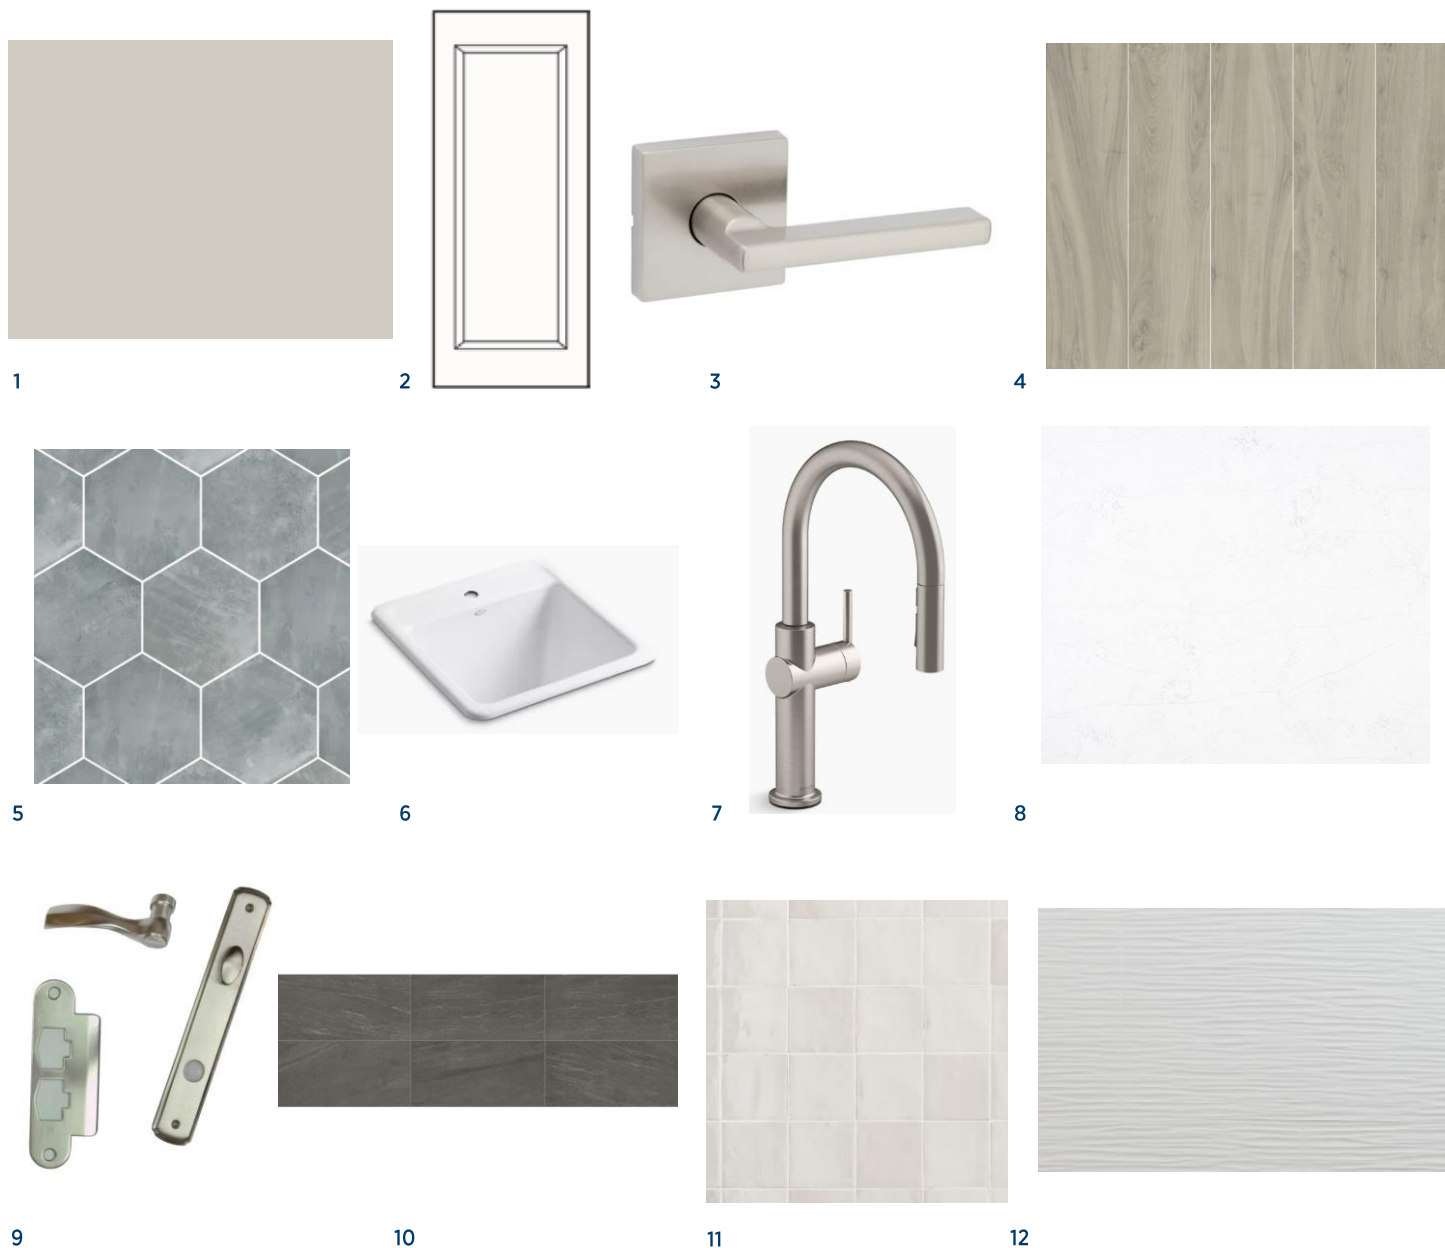

Marazzi Tile - Zellige
Gesso | 4x4 Straight Stacked

12 CABANA WET BAR BACKSPLASH

Arizona Tile – 3D Ribbon
White | 12x24 Horizontal Straight Stacked

Designer Appointed Features | KITCHEN

Designer Appointed Features are home details and finishes curated by the talented design professionals responsible for the distinctive looks found in our model homes.