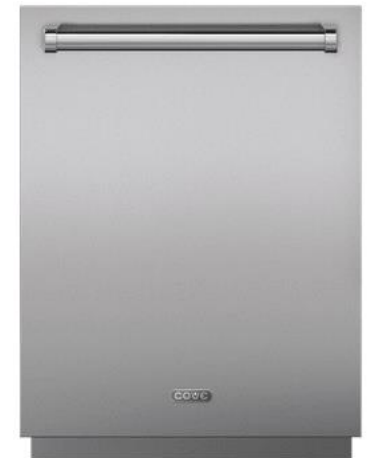

Designer Appointed Features | KITCHEN APPLIANCES

Designer Appointed Features are home details and finishes curated by the talented design professionals responsible for the distinctive looks found in our model homes.

1 REFRIGERATOR

Wolf – Sub Zero
Stainless

2 RANGE & OVEN

Wolf
Stainless | 48in Dual Fuel Smart Range

3 VENT HOOD

Wolf
Stainless | 48in Pro Wall Hood

4 WALL OVEN

Wolf
Stainless | 30in Pro Wall Oven

5 MICROWAVE

Wolf
Stainless | 30in Pro

6 DISHWASHER

Wolf- Cove
Stainless | Optional Panel Ready

7 BEVERAGE CENTER

Wolf
Stainless | 24In Under Counter – Left Swing