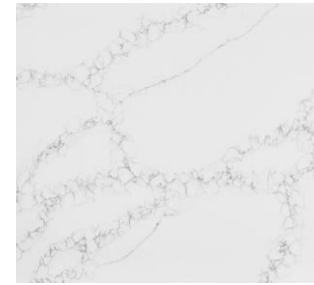

9 DISPOSAL

Kohler - Air Switch

Satin Nickel

10 POT FILLER

Kohler - Graze

Satin Nickel

1

2