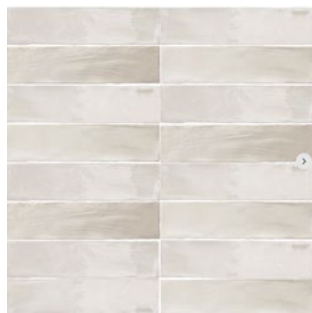

Designer Appointed Features | PRIMARY BATHROOM

Designer Appointed Features are home details and finishes curated by the talented design professionals responsible for the distinctive looks found in our model homes.

1 VANITY CABINETS

Kent Moore

Summer Wheat | Groveland 18

2 COUNTERTOP

Arizona Della Terra Quartz

Linen | 3cm Straight

3 FAUCET

Kohler Venza

Matte Black | Widespread

4 SINK

Kohler Caxton

White | Rectangle Undermount

5 TILE - FLOOR

Arizona Tile Futura

Beige | 12x24

6 SHOWER TILE—WALLS

Arizona Tile Flash

Ivory | 3x12 Gloss

7 SHOWER TILE—FLOOR

Arizona Tile Futura

Beige | 2x2 Mesh

8 TOILET

Kohler Highline

White | Comfort Height

9 BATH ACCESSORIES

Kohler Simplice

Matte Black

10 TUB FAUCET

Kohler Venza

Matte Black | Wide Spread

11 SHOWER FAUCET

Kohler Venza

Matte Black

1

2

3

4

5

6

7

8

9

10

11