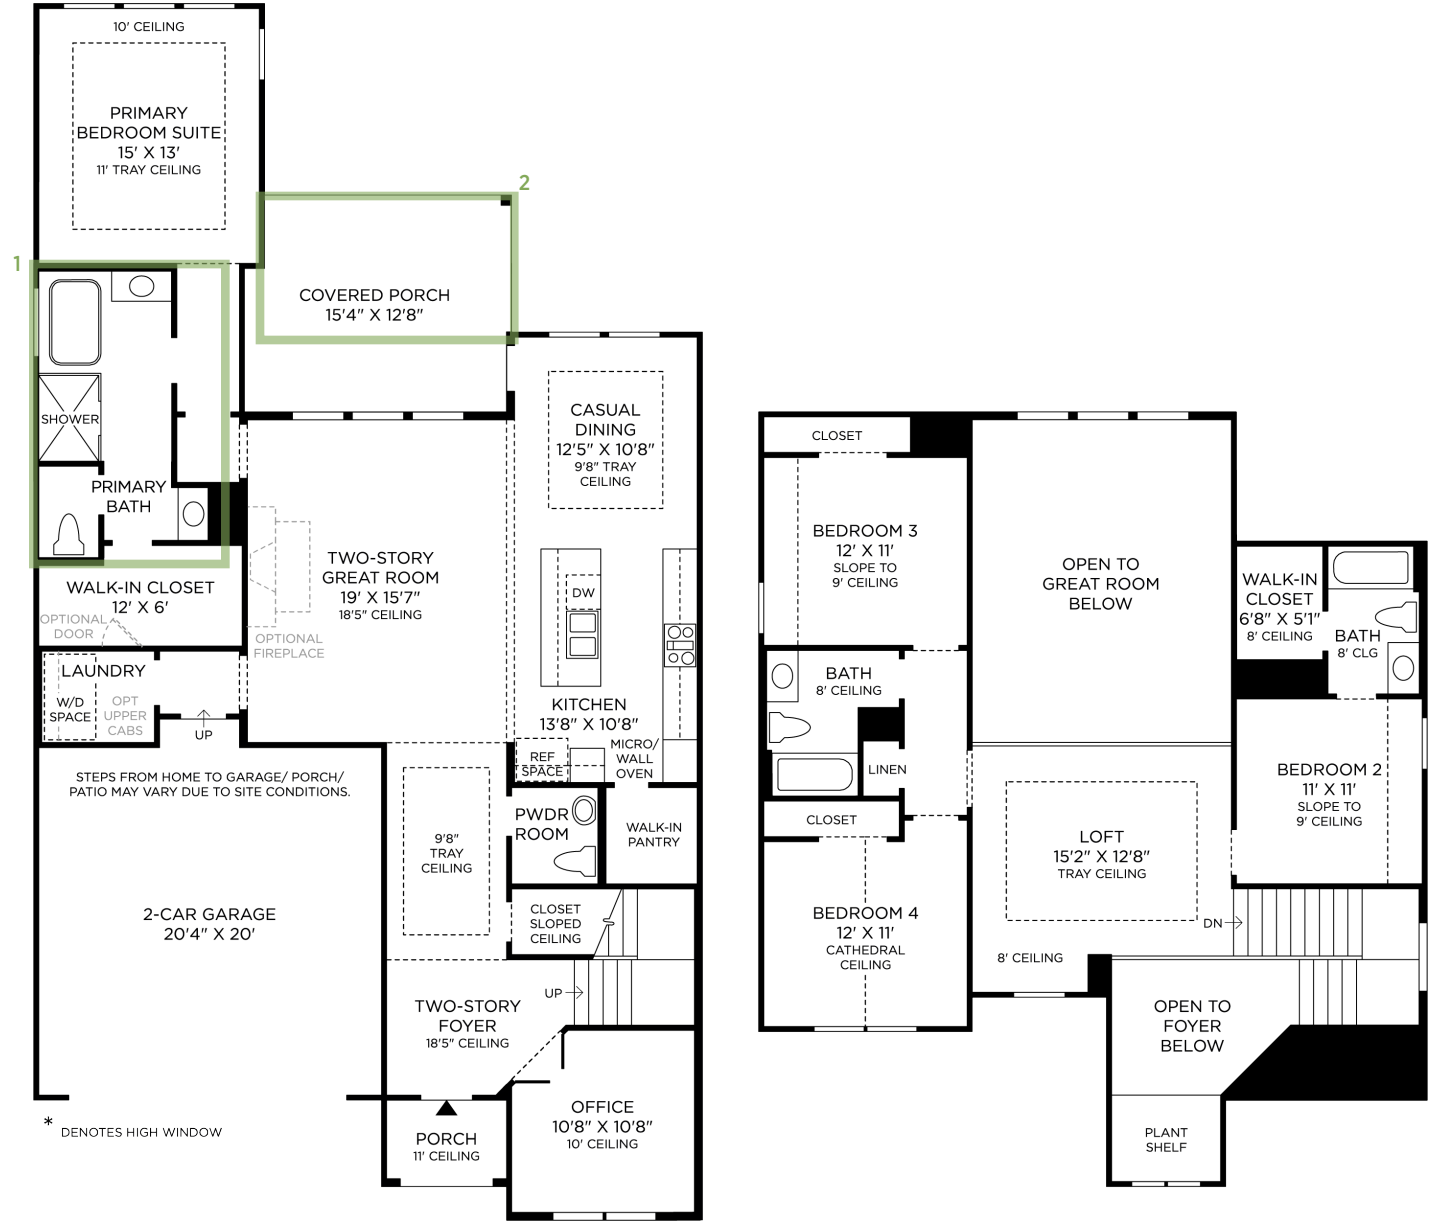

1 PRIMARY BATH LUXURY PACKAGE

2 COVERED PORCH ADDITION

3 ACRYLIC SHOWER ILO BATHTUB

(not shown)

Designer Appointed Features | INTERIOR SELECTIONS

Designer Appointed Features are home details and finishes curated by the talented design professionals responsible for the distinctive looks found in our model homes.