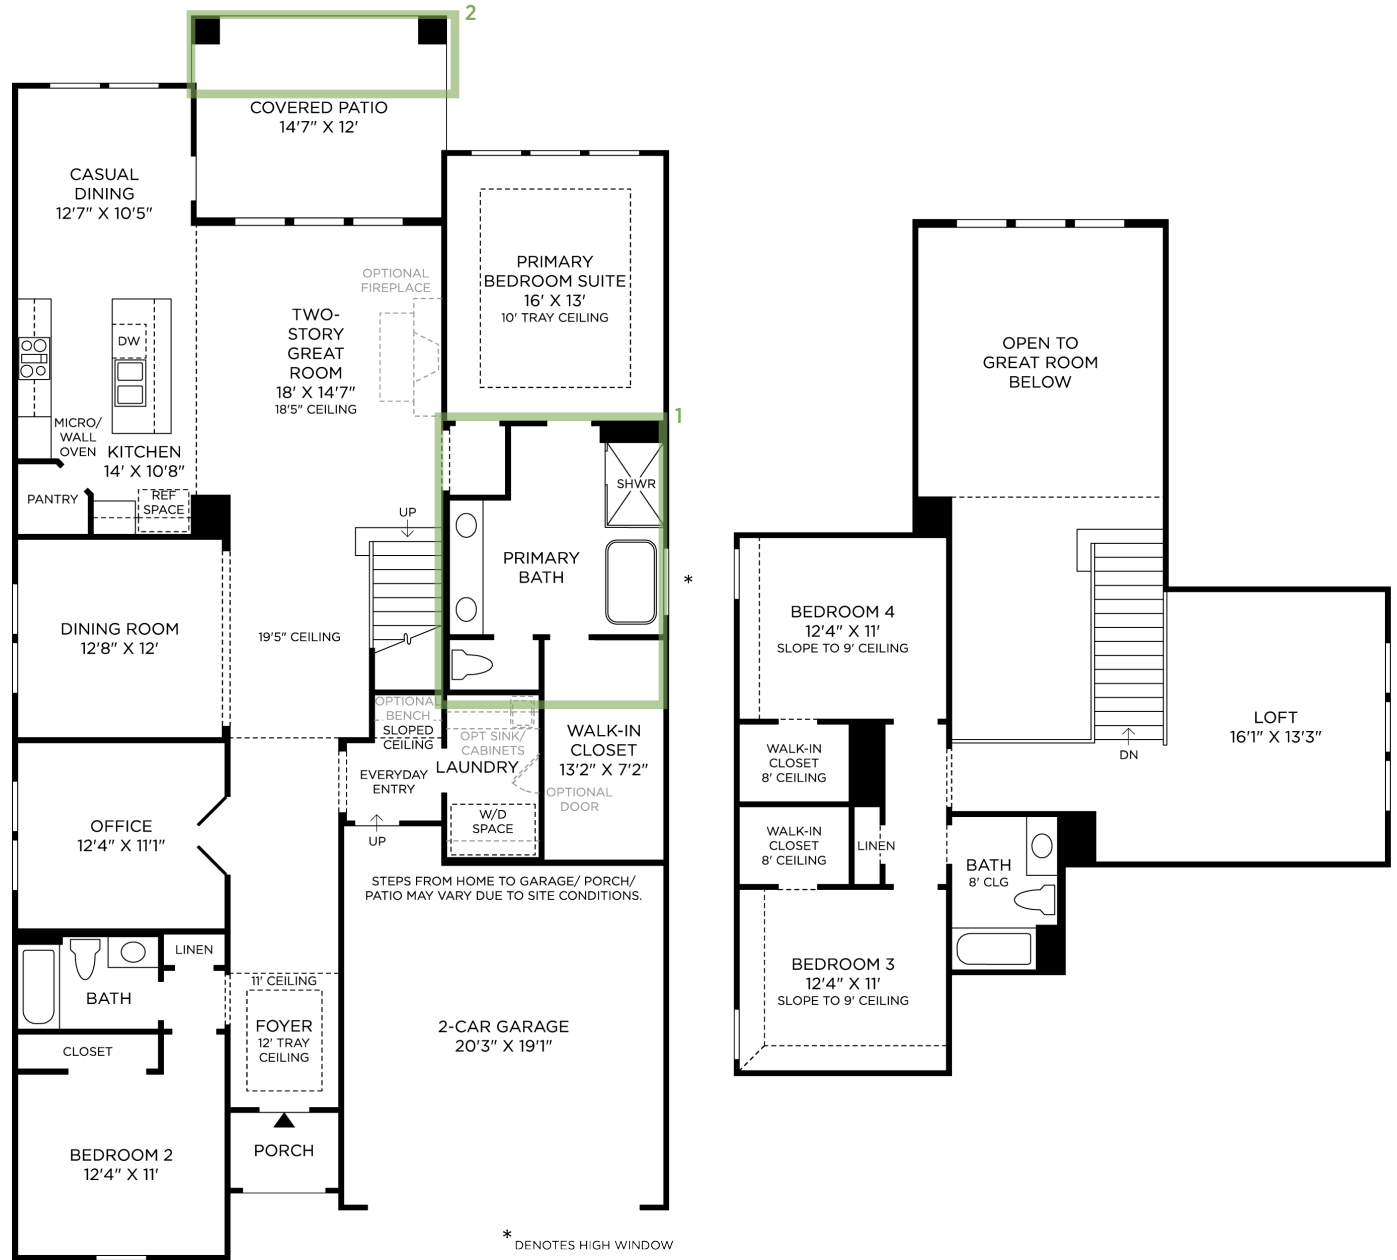

Designer Appointed Features | STRUCTURAL OPTIONS

Designer Appointed Features are home details and finishes curated by the talented design professionals responsible for the distinctive looks found in our model homes.

- **1 ALTERNATE PRIMARY BATH**
- **2 ALTERNATE COVERED PATIO**
- **3 TILE SHOWER ILO BATHTUB**
  (not shown)
- **4 UPGRADE 8' FIRST FLOOR DOORS**
  (not shown)