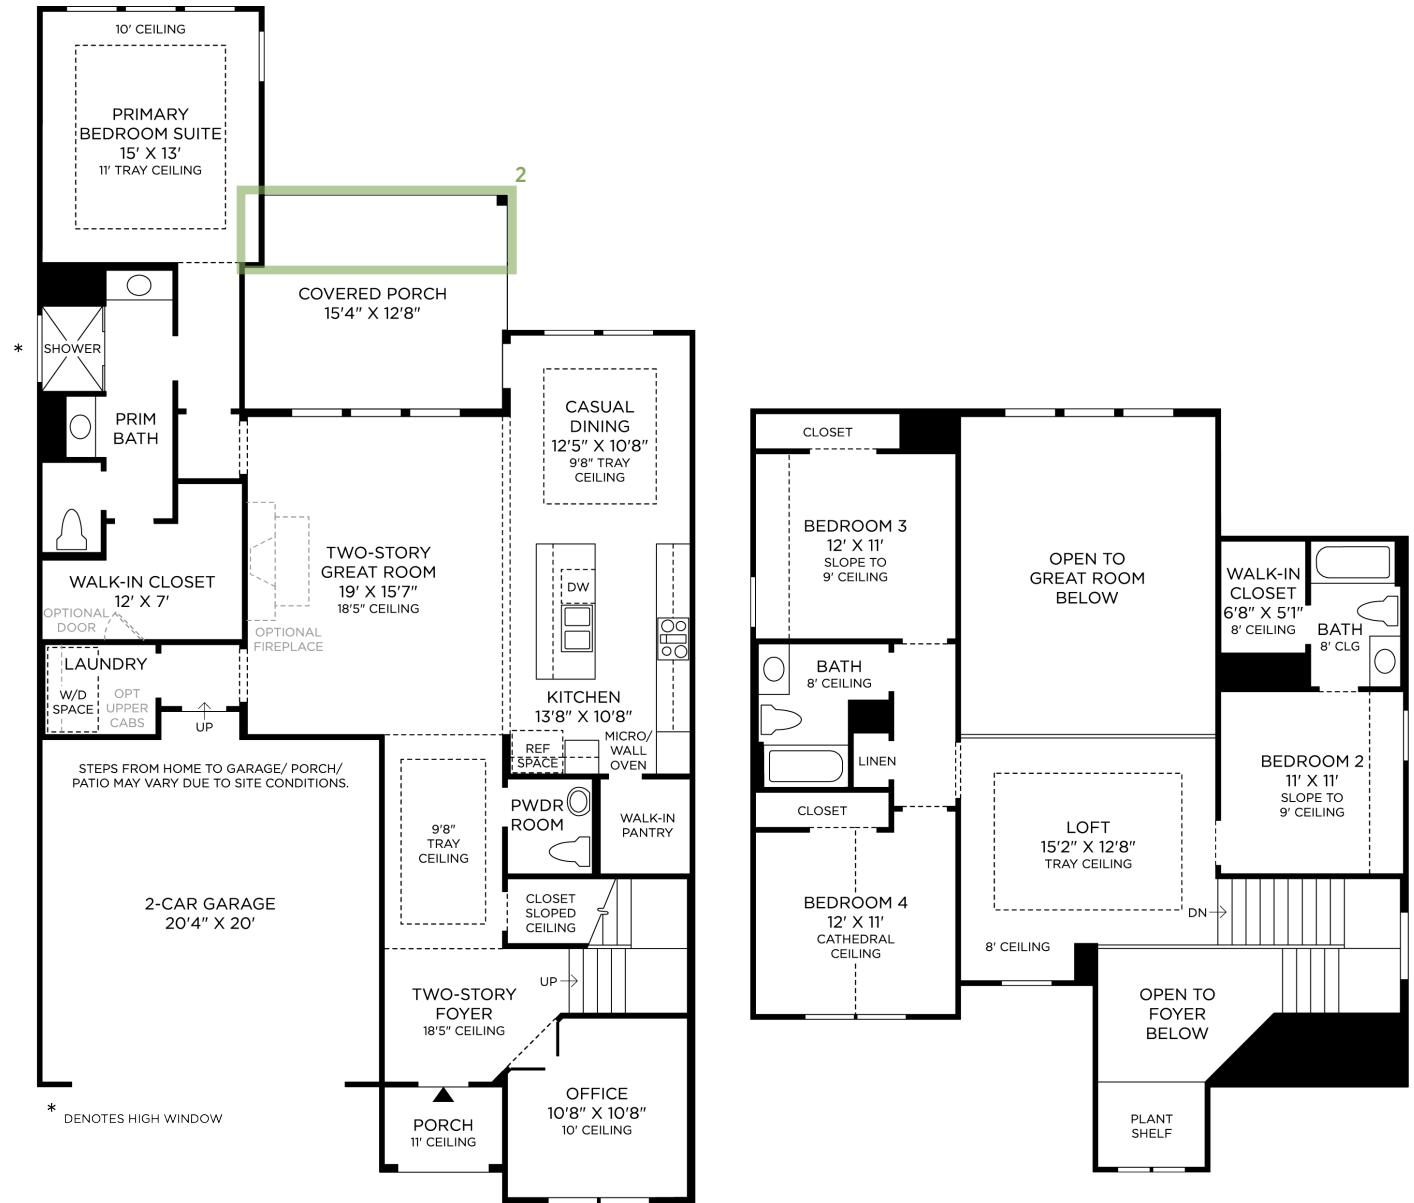

1 OBSCURE WINDOW PRIMARY BATH

(not shown)

2 COVERED PORCH ADDITION

3 ACRYLIC SHOWER ILO BATHTUB

(not shown)

4 UPGRADE 8' FIRST FLOOR DOORS

(not shown)

Designer Appointed Features | INTERIOR SELECTIONS