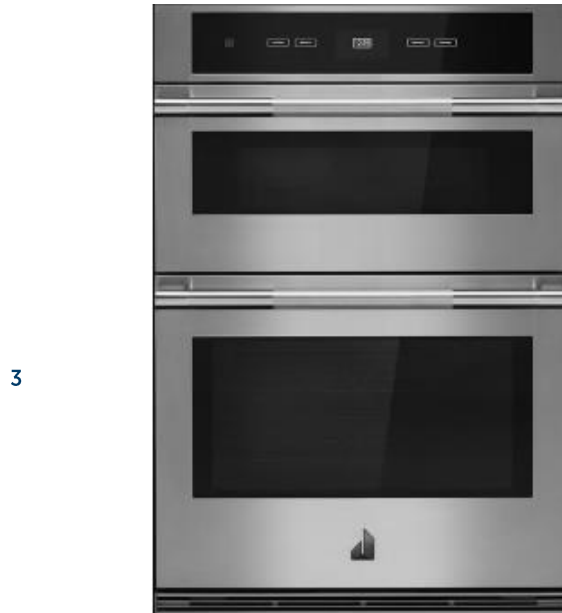

Designer Appointed Features | KITCHEN APPLIANCES

Designer Appointed Features are home details and finishes curated by the talented design professionals responsible for the distinctive looks found in our model homes.

1 COOKTOP

Jennair

Stainless Steel | 5-Burner Gas

2 VENT HOOD

Jennair

Stainless Steel | Under Cabinet

3 MICROWAVE/OVEN COMBO

Jennair

Stainless Steel | Built-In

4 DISHWASHER

Jennair

Stainless Steel