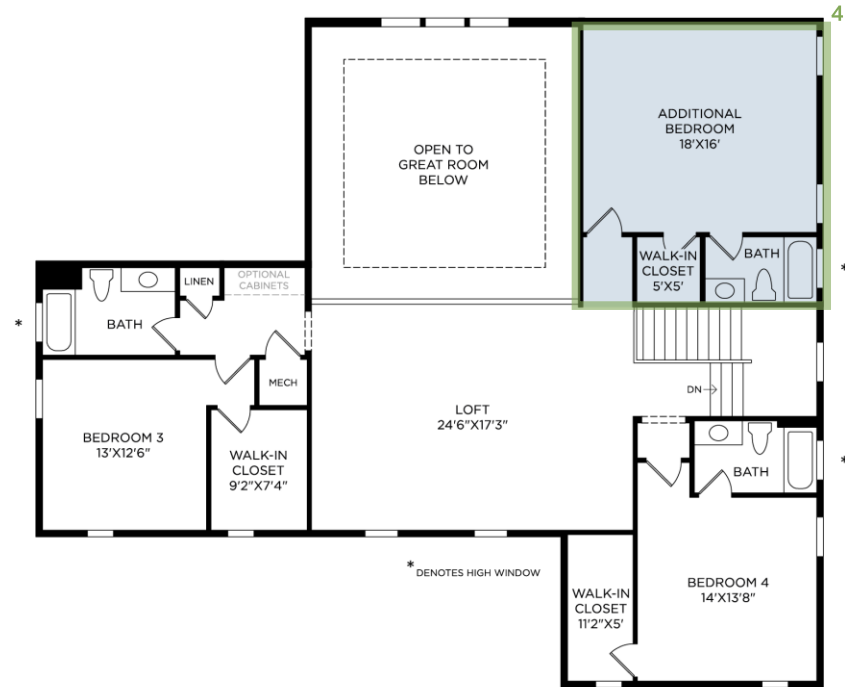

Designer Appointed Features | STRUCTURAL OPTIONS

Designer Appointed Features are home details and finishes curated by the talented design professionals responsible for the distinctive looks found in our model homes.

1 STRUCTURAL OPTION

Option code
Optional description

3 STRUCTURAL OPTION

Option code
Optional description

2 STRUCTURAL OPTION

Option code
Optional description

4 STRUCTURAL OPTION

Option code
Optional description