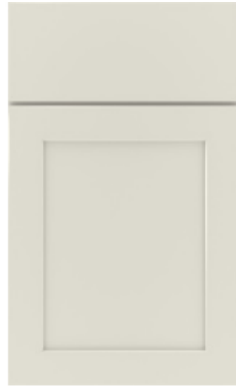

Designer Appointed Features | LAUNDRY ROOM

Designer Appointed Features are home details and finishes curated by the talented design professionals responsible for the distinctive looks found in our model homes.

1 CABINETS

Aristokraft Winstead

Frost

2 HARDWARE

Door Pulls

Satin Nickel

3 COUNTERTOP

Silestone Quartz

Bianco Calacatta | High Variation

4 FAUCET

Kohler Bellera

Brushed Nickel | 8" Widespread

5 FLOORING-WOOD

Shaw Stateside Oak

Slate | Random Offset

6 SINK

Sterling Latitude

White | Vikrell Undermount

1