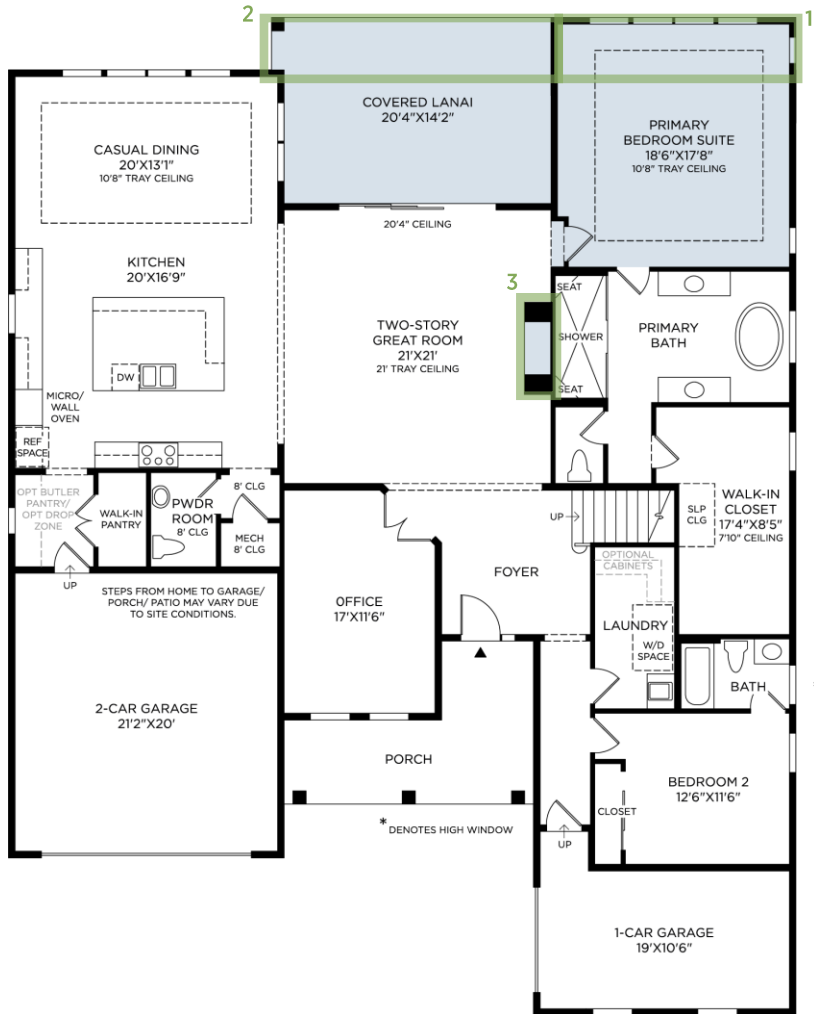

Designer Appointed Features | STRUCTURAL OPTIONS

Designer Appointed Features are home details and finishes curated by the talented design professionals responsible for the distinctive looks found in our model homes.

1 STRUCTURAL OPTION

Option code
Optional description

3 STRUCTURAL OPTION

Option code
Optional description

2 STRUCTURAL OPTION

Option code
Optional description

4 STRUCTURAL OPTION

Option code
Optional description