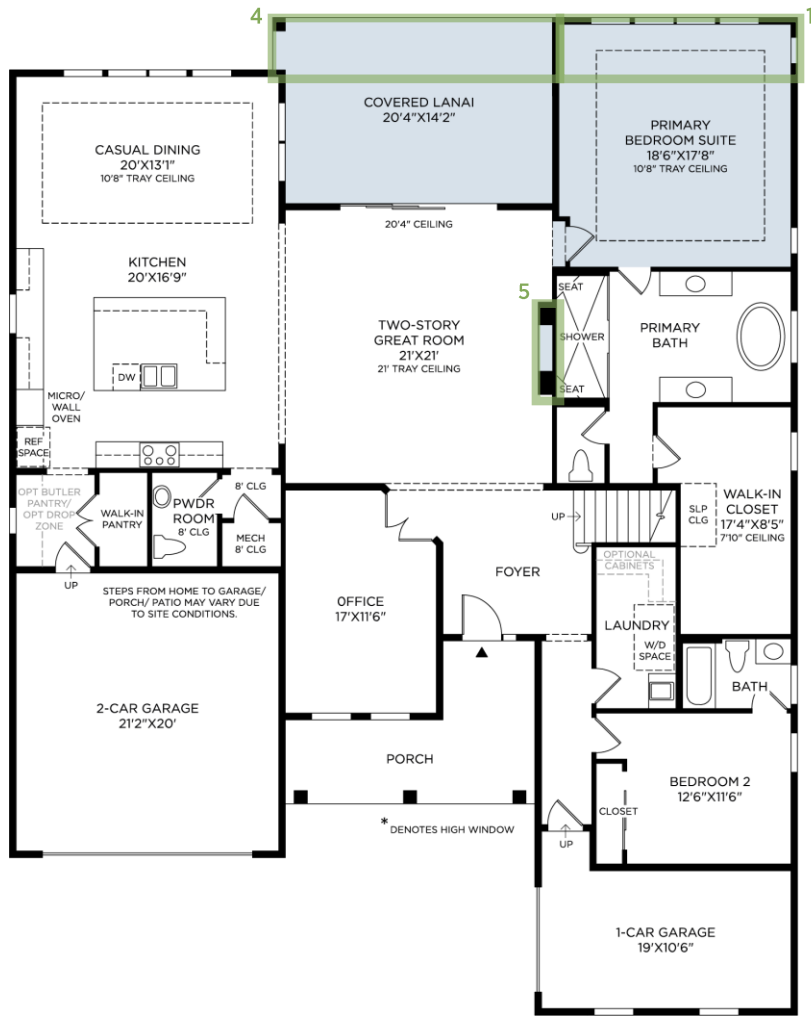

Designer Appointed Features | STRUCTURAL OPTIONS

Designer Appointed Features are home details and finishes curated by the talented design professionals responsible for the distinctive looks found in our model homes.

1 STRUCTURAL OPTION

Option code
Optional description

3 STRUCTURAL OPTION

Option code
Optional description

2 STRUCTURAL OPTION

Option code
Optional description

4 STRUCTURAL OPTION

Option code
Optional description

5 STRUCTURAL OPTION