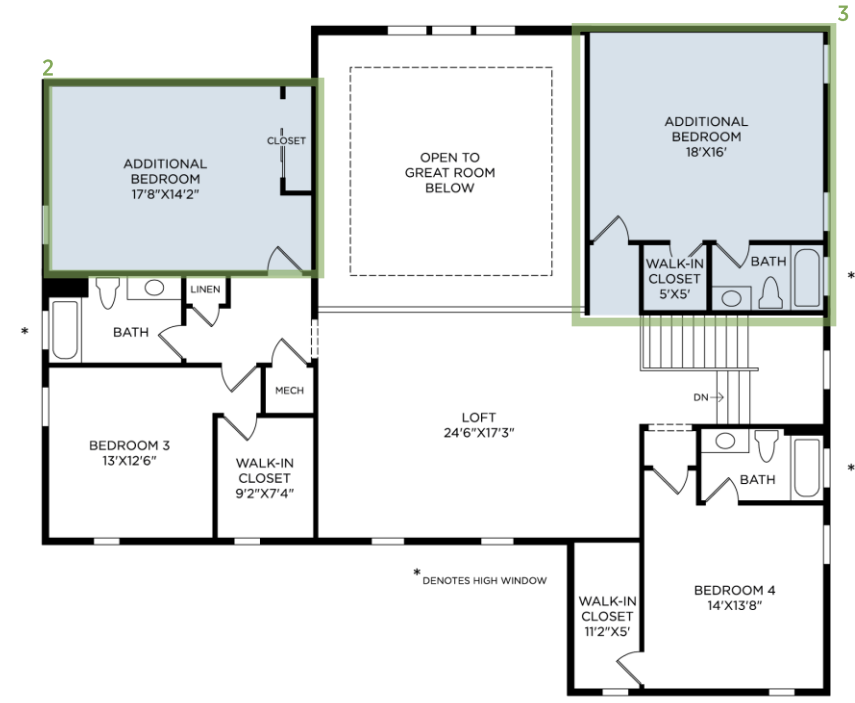

Designer Appointed Features | STRUCTURAL OPTIONS

Designer Appointed Features are home details and finishes curated by the talented design professionals responsible for the distinctive looks found in our model homes.

1 STRUCTURAL OPTION

Option code
Optional description

3 STRUCTURAL OPTION

Option code
Optional description

2 STRUCTURAL OPTION

Option code
Optional description

4 STRUCTURAL OPTION

Option code
Optional description

5 STRUCTURAL OPTION