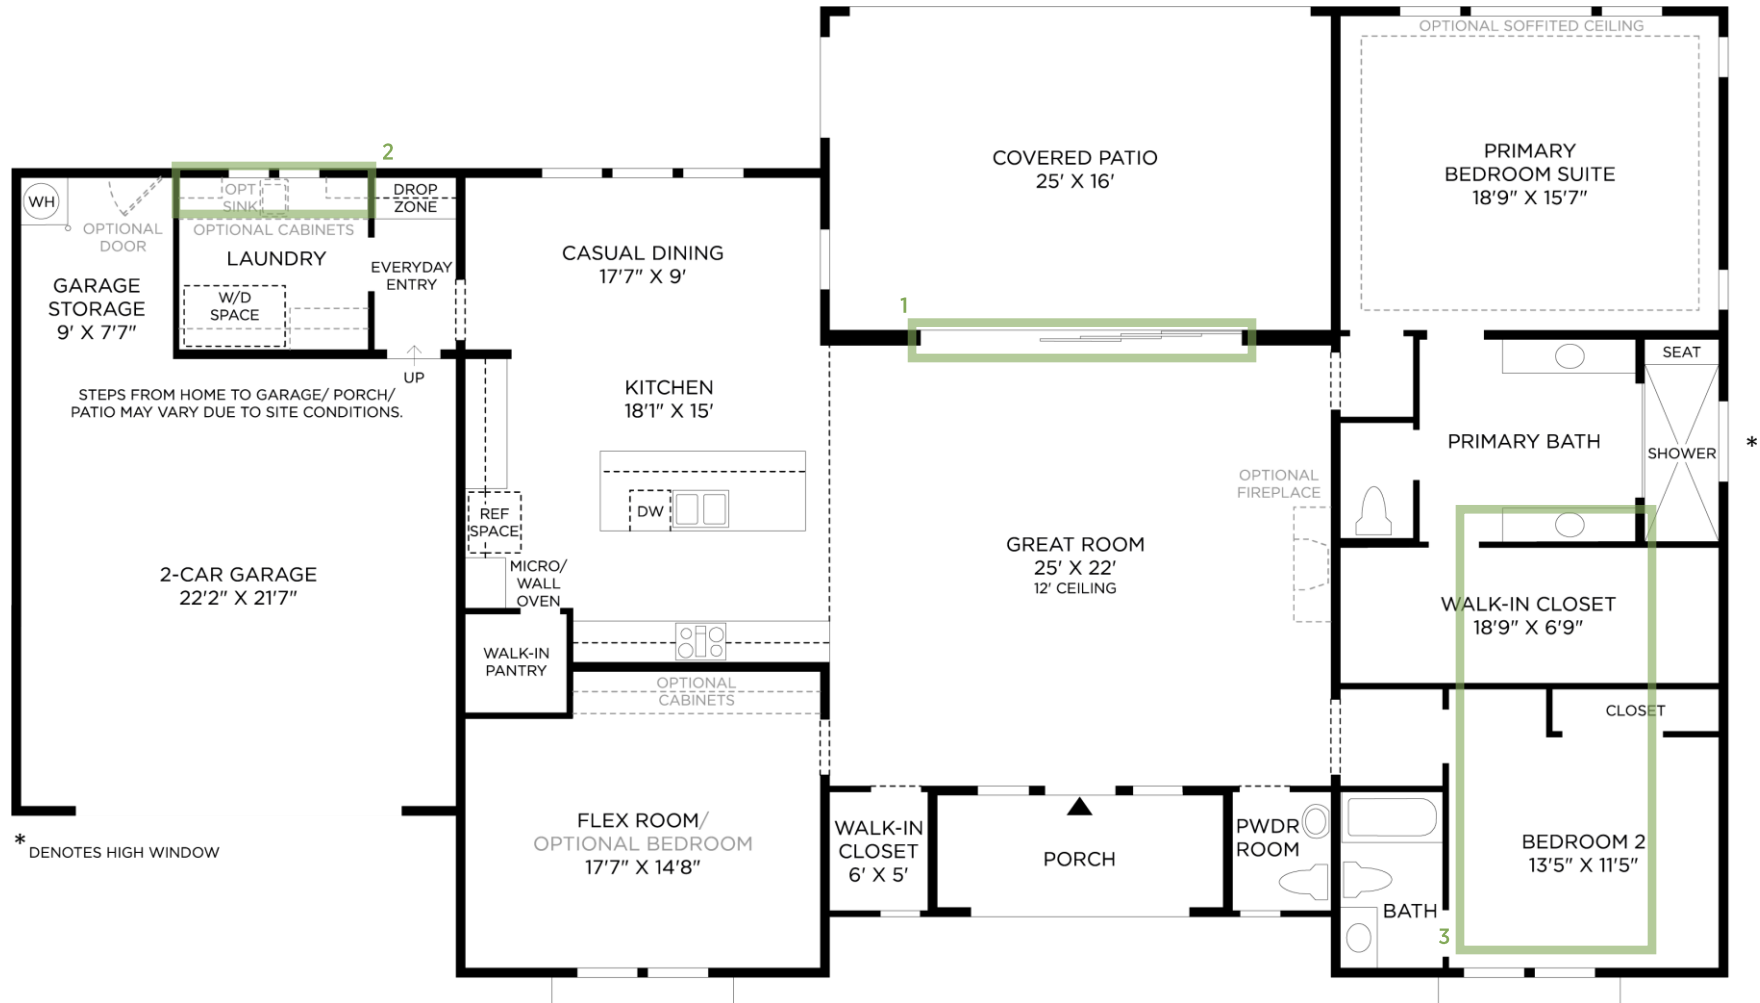

1 16X8 MULTI-STACKING SGD

3 SHOWER ILO TUB AT SECONDARY BATHROOM  
(not shown)

2 BASE CABINETS