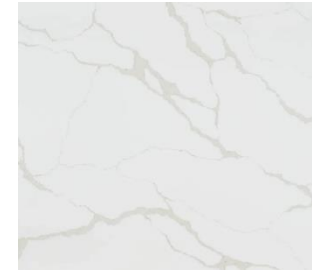

3

4 FAUCET

Kohler - Hint

Brushed Nickel | Widespread