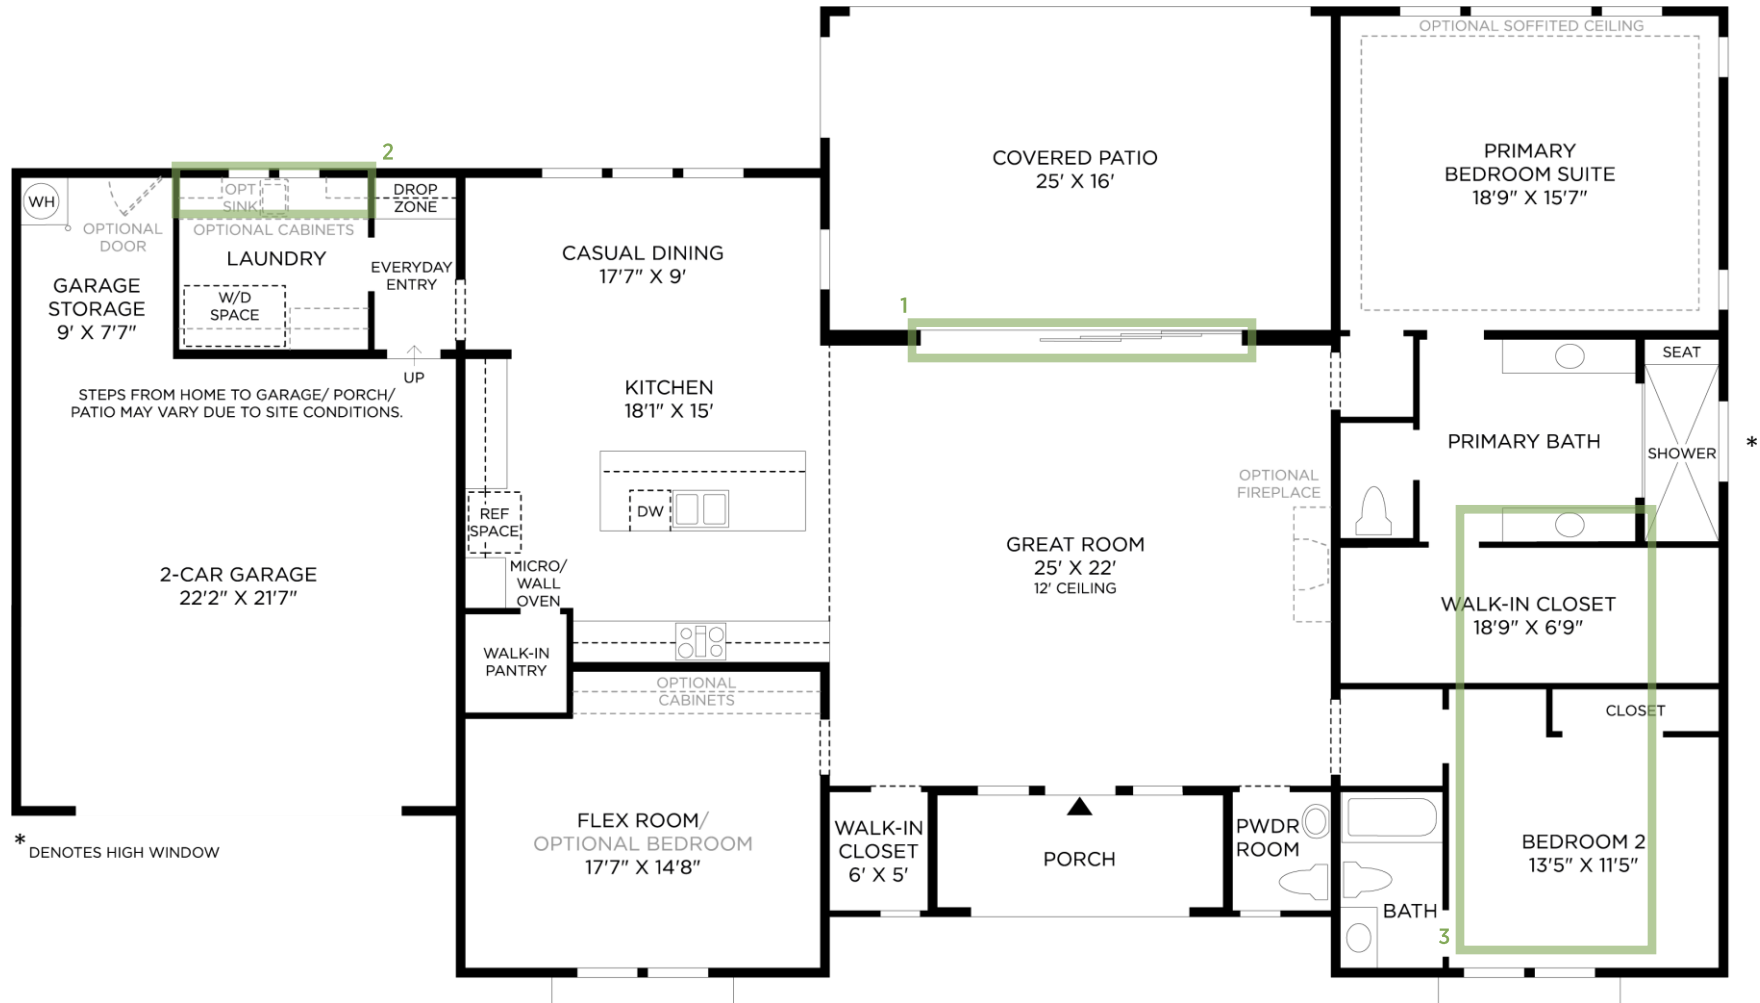

1 16X8 MULTI-STACKING SGD

3 SHOWER ILO TUB AT SECONDARY BATHROOM
(not shown)

2 BASE CABINETS

Designer Appointed Features | INTERIOR SELECTIONS

Designer Appointed Features are home details and finishes curated by the talented design professionals responsible for the distinctive looks found in our model homes.