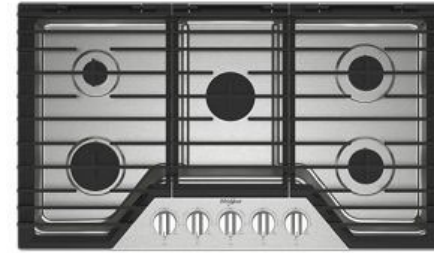

Designer Appointed Features | KITCHEN APPLIANCES

Designer Appointed Features are home details and finishes curated by the talented design professionals responsible for the distinctive looks found in our model homes.

1 MICROWAVE HOOD

Whirlpool
Stainless Steel

2 GAS COOKTOP

Whirlpool
Stainless Steel

3 MICROWAVE/OVEN COMBO

Whirlpool
Stainless Steel

4 DISHWASHER

Whirlpool
Stainless Steel

1

2

3

4