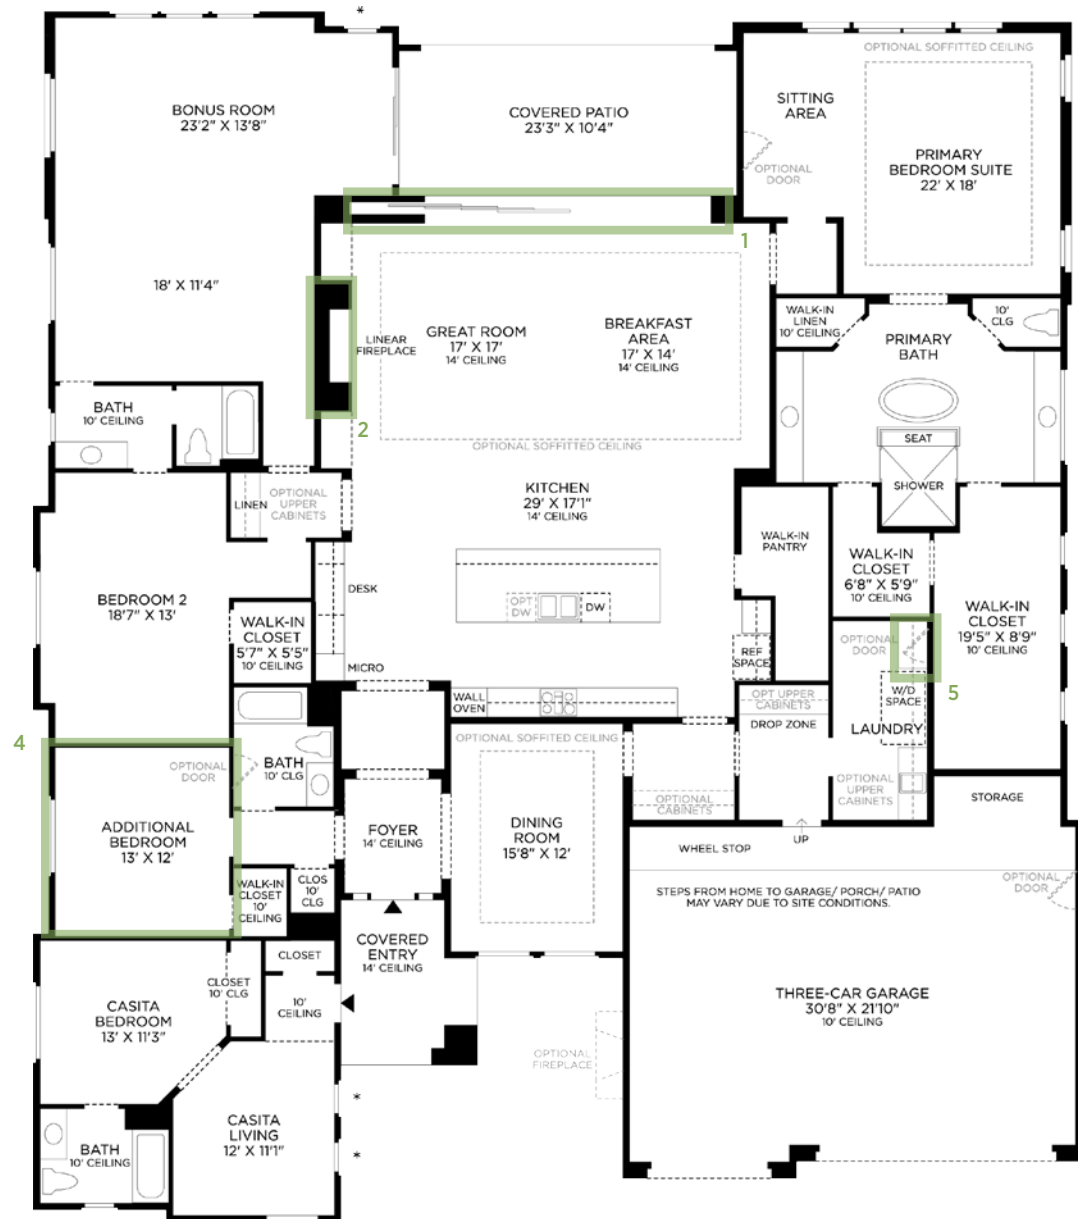

1 MULTI-PANEL POCKET DOORS 20X8

PC026087

2 LINEAR FIREPLACE - 60" GREAT ROOM

PCI06061

3 WET BAR - BONUS ROOM

(not shown)

4 BEDROOM ILO STUDY

PC075

5 ADDITIONAL INTERIOR DOOR - LAUNDRY

PC167

* DENOTES HIGH WINDOW

Designer Appointed Features | INTERIOR SELECTIONS

Designer Appointed Features are home details and finishes curated by the talented design professionals responsible for the distinctive looks found in our model homes.