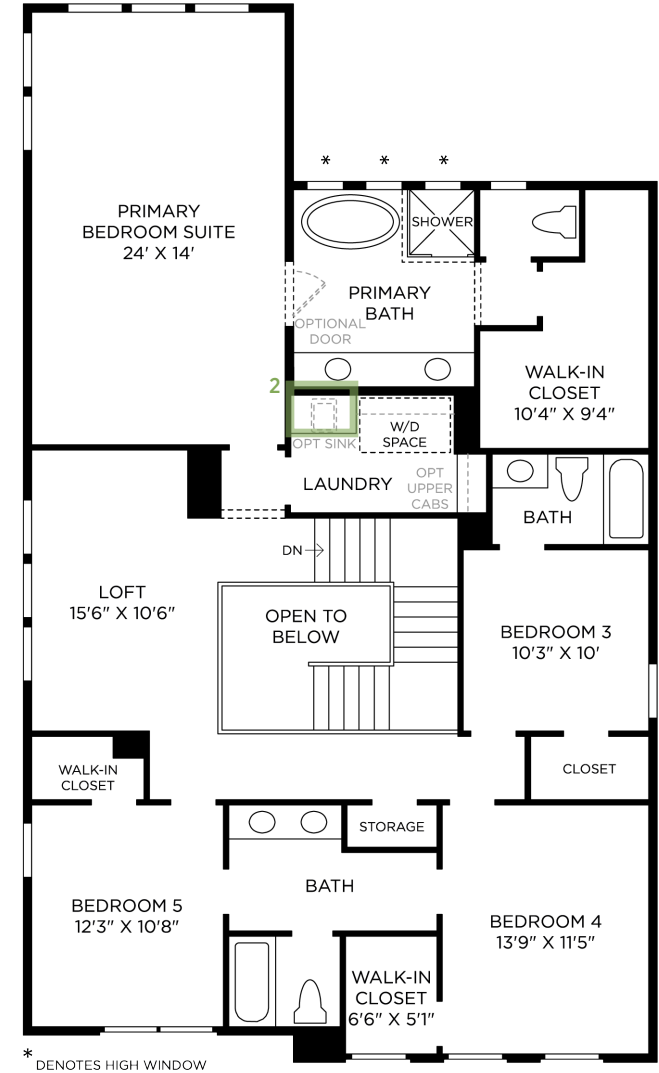

1 MULTI-SLIDE STACKED DOOR

2 LAUNDRY ROOM U/M SINK WITH CABINET

3 TILE SHOWER FLOOR REPLACES

(not shown)

4 SEC BATH - SHOWER STALL W/ TILE FLOOR

(not shown)

Designer Appointed Features | INTERIOR SELECTIONS

2 INTERIOR DOORS

Masonite Logan
Pure White | Hollow Core

3 INTERIOR DOOR HANDLES

Kwikset Lever
Polished Chrome | Milan Square

4 FLOORING-CARPET

Shaw Wildwood Valley
Fossil | Bedrooms, Closets, & Main Upstairs