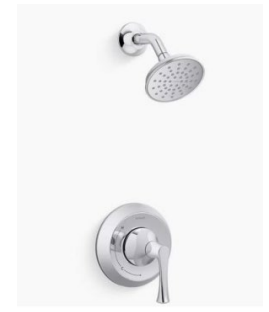

Designer Appointed Features | BATHROOM 2 & 4

Designer Appointed Features are home details and finishes curated by the talented design professionals responsible for the distinctive looks found in our model homes.

1 CABINETS

UCD 3" Shaker
Designer White | Painted

2 HARDWARE

Versa Knobs & Pulls
Polished Chrome

3 COUNTERTOP

Piedrafina
Glacier | Slab

4 FAUCET

Kohler Buckley
Polished Chrome | Widespread Faucet

5 SINK

Kohler Caxton
White | Undermount Sink

6 SHOWER—WALLS

Piedrafina
Glacier | Slab

7 SHOWER TILE—FLOOR

Dal Tile Cosmic
Grey | 2x2

8 SHOWER FIXTURES

Kohler Buckley
Polished Chrome

9 TOILET

Sterling Windham Elongated
White | Comfort Height

10 BATH ACCESSORIES

Kohler Buckley
Polished Chrome

1

2

3

4

5

6

7

8

9

10