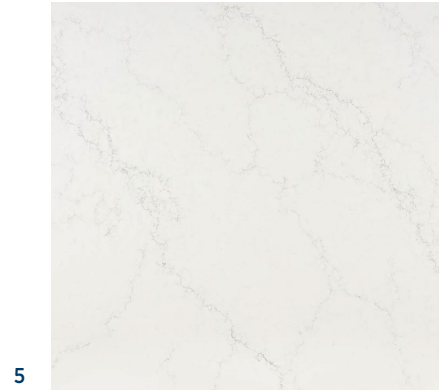

Designer Appointed Features | KITCHEN

Designer Appointed Features are home details and finishes curated by the talented design professionals responsible for the distinctive looks found in our model homes.

1 CABINETS - ISLAND

UCD 3" Shaker
Sea Serpent | Painted

2 CABINETS - PERIMETER

UCD 3" Shaker
Designer White | Painted

3 HARDWARE

Versa Knobs & Pulls
Polished Chrome

4 COUNTERTOP - ISLAND

Arizona Tile Marble
Fantasy Blue | Satin

5 COUNTERTOP - PERIMETER

Arizona Tile Quartz
Altais White | Polished

6 BACKSPLASH

Arizona Tile Paloma
Denim | Long Hex

7 FLOORING-LUXURY VINYL PLANK

Shaw Homestead
Shell Taupe | Main Downstairs

8 FAUCET

Kohler Simplice
Polished Chrome

9 SINK

Kohler Single Bowl Sink
Matte White | Cairn