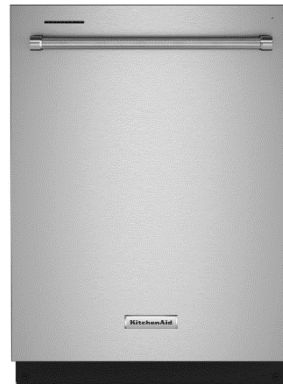

1 REFRIGERATOR

KitchenAid Refrigerator
Stainless Steel | 42" Built-In

2 COOK TOP

Kitchen Aid Gas Cook Top
Stainless Steel | Commercial-Style

3 VENT HOOD

Kitchen Aid Undercabinet Hood
Stainless Steel | 36"

4 MICROWAVE / WALL OVEN

Kitchen Aid Combination
Microwave & Wall Oven
Stainless Steel | 30"

5 DISHWASHER

Kitchen Aid Dishwasher
PrintShield Finish | 24"

1

2

3

4

5