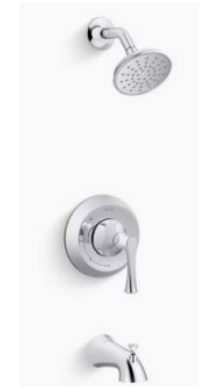

Designer Appointed Features | BATHROOM 3

Designer Appointed Features are home details and finishes curated by the talented design professionals responsible for the distinctive looks found in our model homes.

1 CABINETS

UCD 3" Shaker
Designer White | Painted

2 HARDWARE

Versa Knobs & Pulls
Polished Chrome

3 COUNTERTOP

Piedrafina
Glacier | Slab

4 FAUCET

Kohler Buckley
Polished Chrome | Widespread Faucet

5 SINK

Kohler Caxton
White | Undermount Sink

6 SHOWER—WALLS

Piedrafina
Glacier | Slab

7 TUB & SHOWER FIXTURES

Kohler Buckley
Polished Chrome

8 TUB

Sterling Performa Tub
White | Straight Chrome Shower Rod

9 TOILET

Sterling Windham Elongated
White | Comfort Height

10 BATH ACCESSORIES

Kohler Buckley
Polished Chrome

1

2

3

4

5

6

7

8

9

10