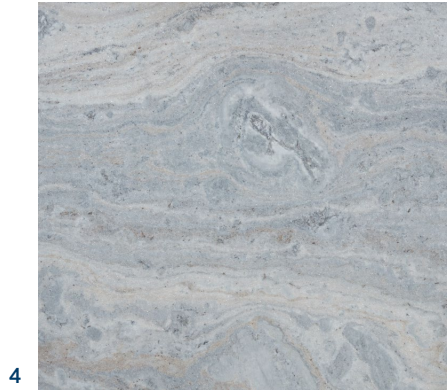

Designer Appointed Features | KITCHEN

Designer Appointed Features are home details and finishes curated by the talented design professionals responsible for the distinctive looks found in our model homes.

1 CABINETS - ISLAND

UCD 3" Shaker
Sea Serpent | Painted

2 CABINETS - PERIMETER

UCD 3" Shaker
Designer White | Painted

3 HARDWARE

Versa Knobs & Pulls
Polished Chrome

4 COUNTERTOP - ISLAND

Arizona Tile Marble
Fantasy Blue | Satin

5 COUNTERTOP - PERIMETER

Arizona Tile Quartz
Altais White | Polished

6 BACKSPLASH

Arizona Tile Paloma
Denim | Long Hex

7 FLOORING-LUXURY VINYL PLANK

Shaw Homestead
Shell Taupe | Main Downstairs

8 FAUCET

Kohler Simplice
Polished Chrome

9 SINK

Kohler Single Bowl Sink
Matte White | Cairn