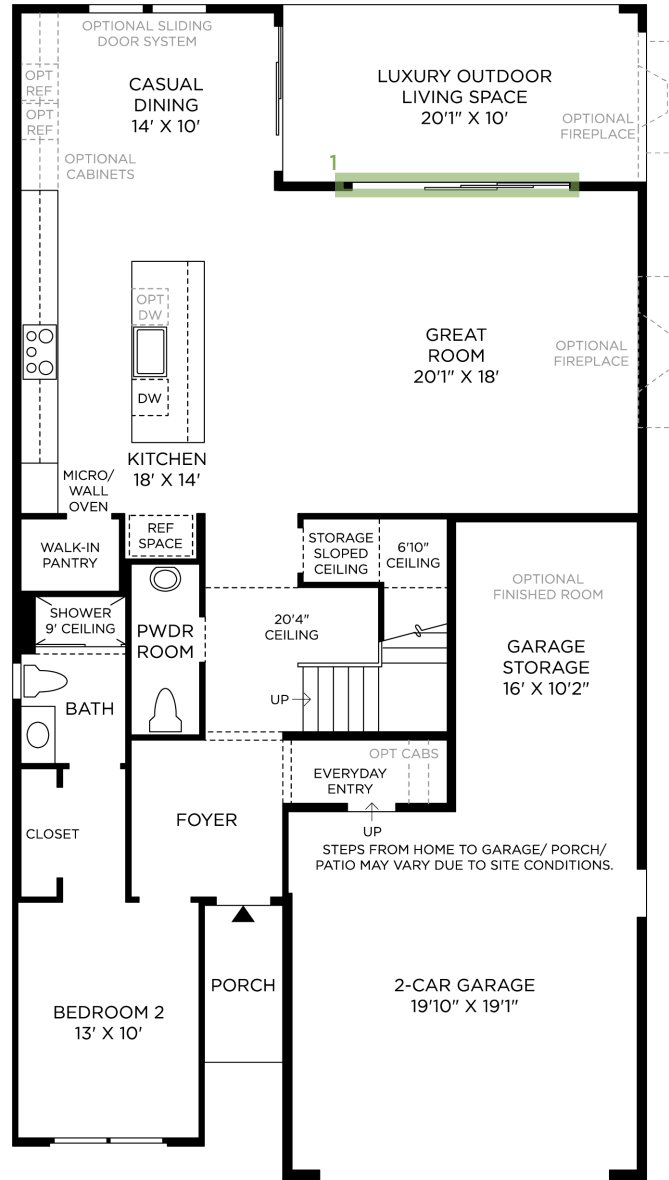

1 MULTI-SLIDE STACKED DOOR

2 LAUNDRY ROOM U/M SINK WITH CABINET

3 TILE SHOWER FLOOR REPLACES

(not shown)

4 SEC BATH - SHOWER STALL W/ TILE FLOOR

(not shown)

Designer Appointed Features | INTERIOR SELECTIONS