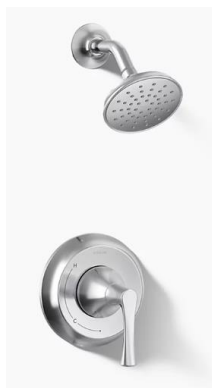

Designer Appointed Features | PRIMARY BATHROOM

Designer Appointed Features are home details and finishes curated by the talented design professionals responsible for the distinctive looks found in our model homes.

1 VANITY CABINETS

1951 Cabinetry - Barren

Maple Painted Linen | Standard Overlay

2 COUNTERTOP & SINK

Cultured Marble

White | Integrated Square Sink

3 FAUCET

Kohler - Buckley

Polished Chrome | Widespread

4 SHOWER TILE—WALLS

Arizona Tile - 3D Series

White Blade | 12x22 Horizontal Straight Stack

5 SHOWER TILE—FLOOR

Arizona Tile - Borgo

Caldo | 2x2 Mosaic

6 SHOWER FIXTURES

Kohler - Buckley

Polished Chrome

7 TOILET

Kohler - Highline

White | Comfort Height

8 BATH ACCESSORIES

Kohler - Buckley

Polished Chrome

1

2

3

4

5

6

7

8