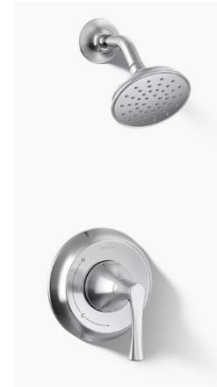

### Kohler - BHP Waterfront

Polished Chrome

1

2

3

4

5

6