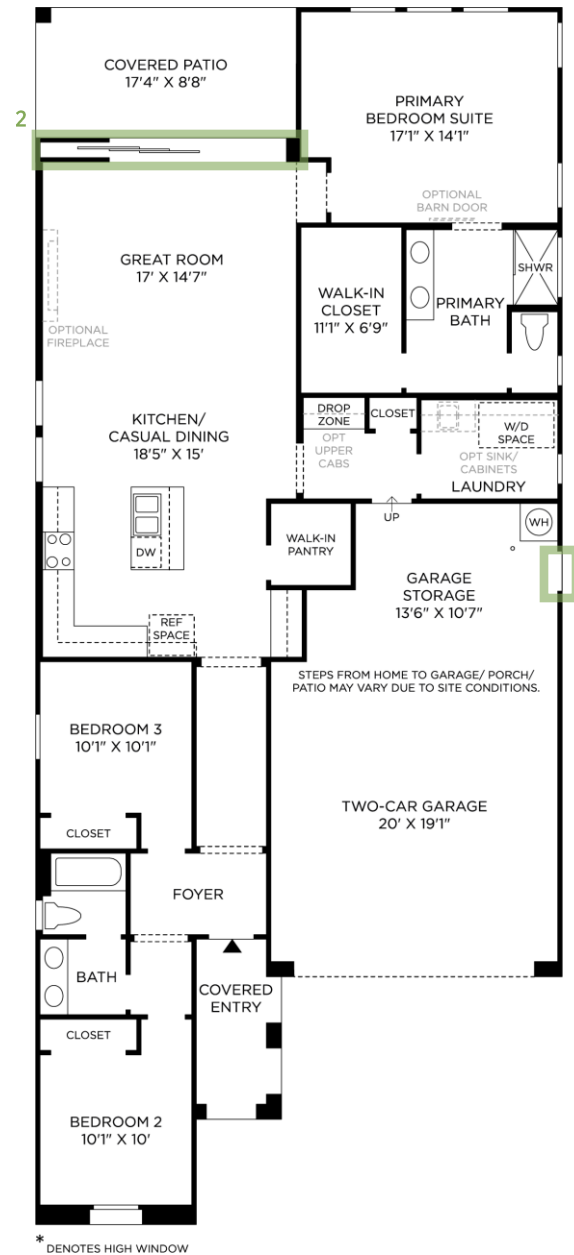

1 ADDITIONAL EXTERIOR DOOR

2 MULTI-PANEL POCKET DOOR 12X8

Designer Appointed Features | INTERIOR SELECTIONS

Designer Appointed Features are home details and finishes curated by the talented design professionals responsible for the distinctive looks found in our model homes.