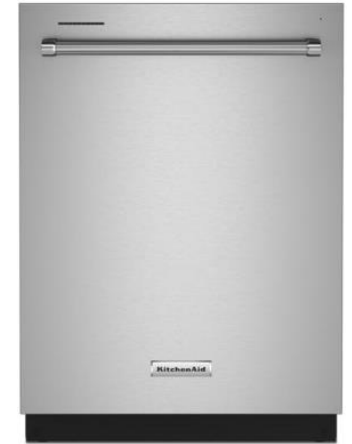

Designer Appointed Features | KITCHEN APPLIANCES

Designer Appointed Features are home details and finishes curated by the talented design professionals responsible for the distinctive looks found in our model homes.

1 MICROWAVE

KitchenAid

Stainless | Flush Mount Over the Range

2 RANGE

KitchenAid

Stainless | 30" Gas 5 Burner Slide In

3 DISHWASHER

KitchenAid

Stainless | 39 dBA

4 REFRIGERATOR

KitchenAid

Stainless | French Door Counter Depth

5 WASHER/DRYER

Whirlpool

White | Electric Front Load

1

2

3

4

5