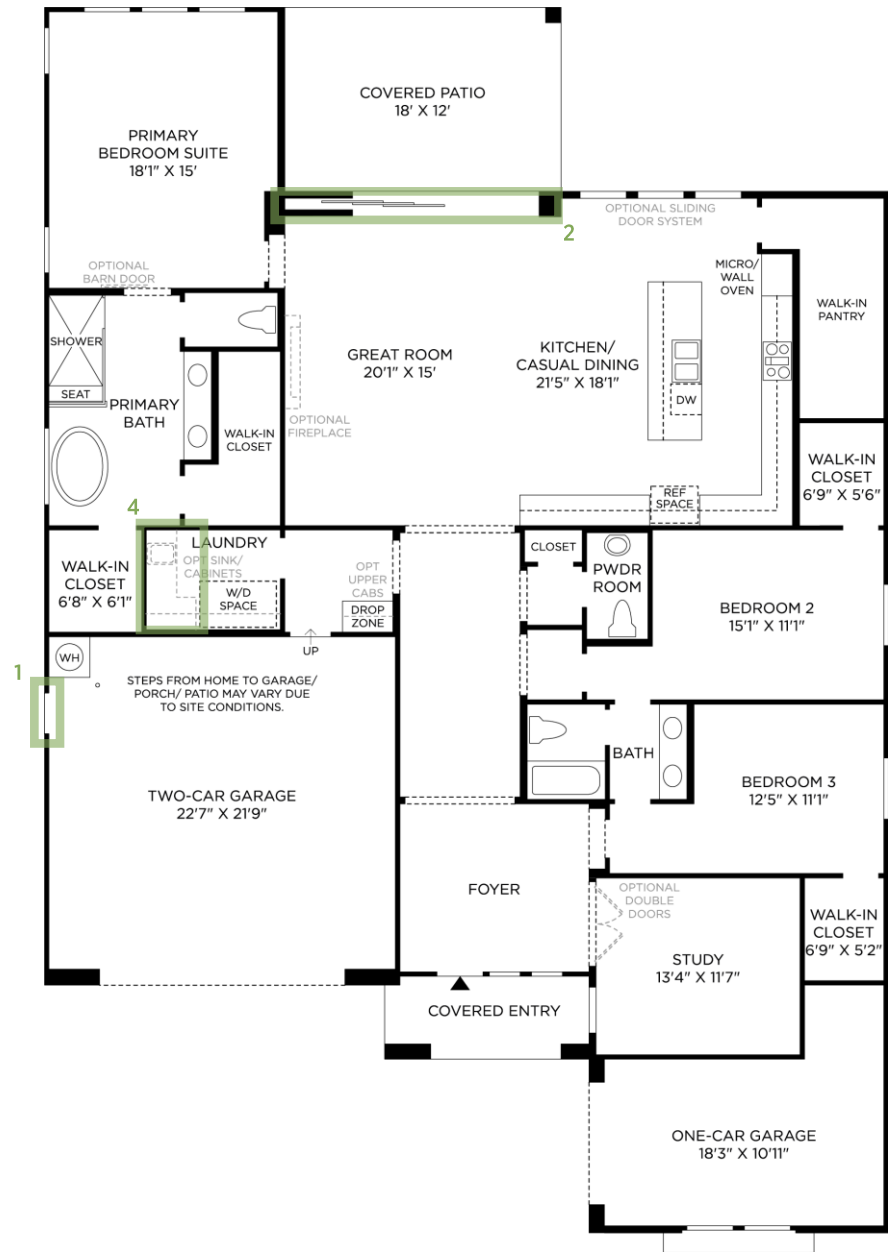

Designer Appointed Features | STRUCTURAL OPTIONS

Designer Appointed Features are home details and finishes curated by the talented design professionals responsible for the distinctive looks found in our model homes.

- **1 ADDITIONAL EXTERIOR DOOR**
- **2 MULTI-PANEL POCKET DOORS**
- **3 TANKLESS WATER HEATER**
  (not shown)
- **4 BASE CABINETS LAUNDRY ROOM W/
  SINK**