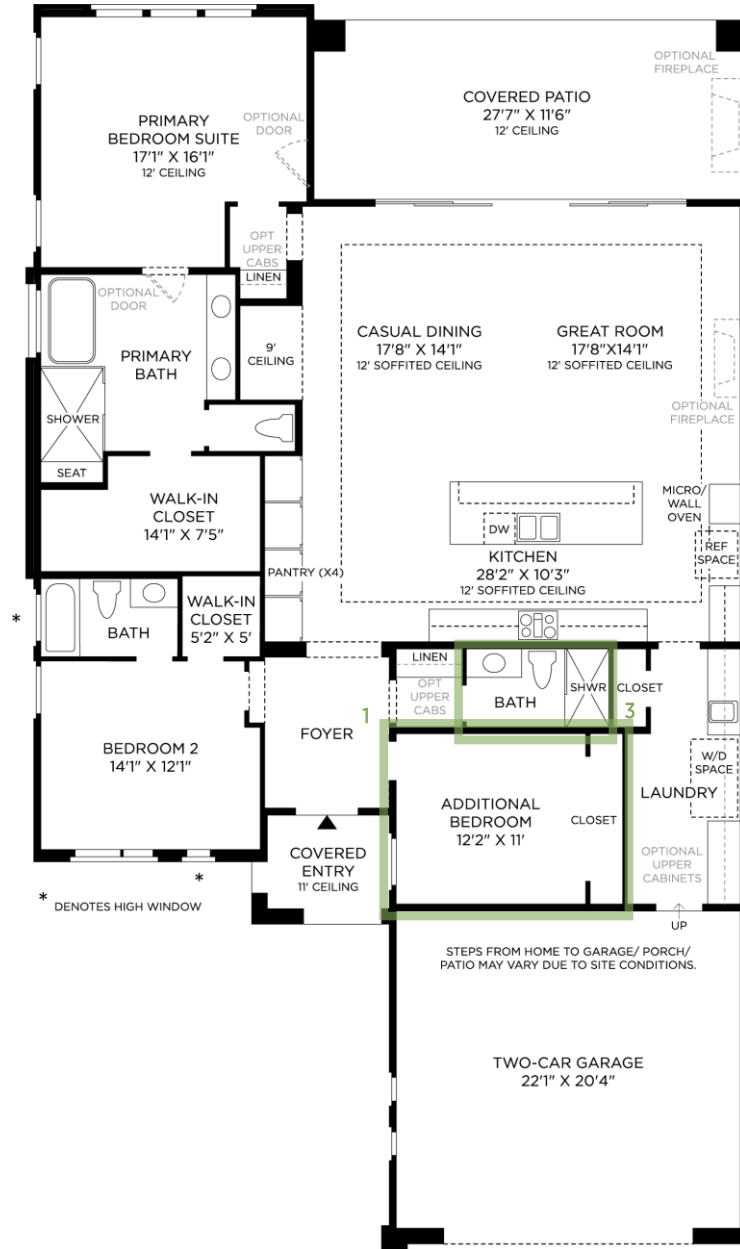

1 BEDROOM ILO STUDY

075

2 SHOWER ILO TUB AT BATH 2

354 (not shown)

3 CONVERT POWDER ROOM TO FULL BATH - SHOWER

361

Designer Appointed Features | INTERIOR SELECTIONS

Designer Appointed Features are home details and finishes curated by the talented design professionals responsible for the distinctive looks found in our model homes.