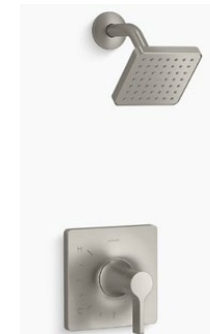

Designer Appointed Features | PRIMARY BATHROOM

Designer Appointed Features are home details and finishes curated by the talented design professionals responsible for the distinctive looks found in our model homes.

1 VANITY CABINETS

Ultracraft Plainview Wide
Repose Grey | MDF

2 HARDWARE

Amerock Revolve
Satin Nickel

3 COUNTERTOP

Silestone
Bianco Calacatta

4 FAUCET

Kohler Venza
Brushed Nickel | Widespread

5 SINK

Kohler Caxton
White | Rectangle Undermount

6 SHOWER TILE—WALLS

Daltile Color Wheel
X114 Desert Great Gloss | 4x16

7 SHOWER TILE—FLOOR

AO Montesano
MN70 White | 2x5 Chevron

8 SHOWER FIXTURES

Kohler Venza
Brushed Nickel

9 TUB

Kohler Underscore
White | Drop-In

10 TUB FAUCET

Kohler Venza
Brushed Nickel

11 TOILET

Kohler Highline
White | Comfort Height

12 BATH ACCESSORIES

Kohler Elate
Brushed Nickel | 24" Towel Bar & Tissue Holder

1

2

3

4

5

6

7

8

9

10

11

12