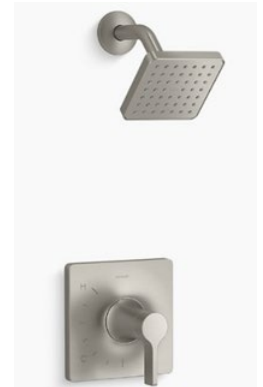

5 SINK

Kohler Caxton
White | Rectangle Undermount

6 SHOWER TILE—WALLS

Daltile Color Wheel
0790 Arctic White Matte | 3x6

7 SHOWER TILE—FLOOR

Daltile Color Wheel
Arctic White Matte | 1.5 Hex Mosaic

8 SHOWER FIXTURES

Kohler Venza
Brushed Nickel

9 TOILET

Kohler Highline
White | Comfort Height

10 BATH ACCESSORIES

Kohler Elate
Brushed Nickel | 24" Towel Bar & Tissue Holder

Designer Appointed Features | POWDER ROOM

Designer Appointed Features are home details and finishes curated by the talented design professionals responsible for the distinctive looks found in our model homes.