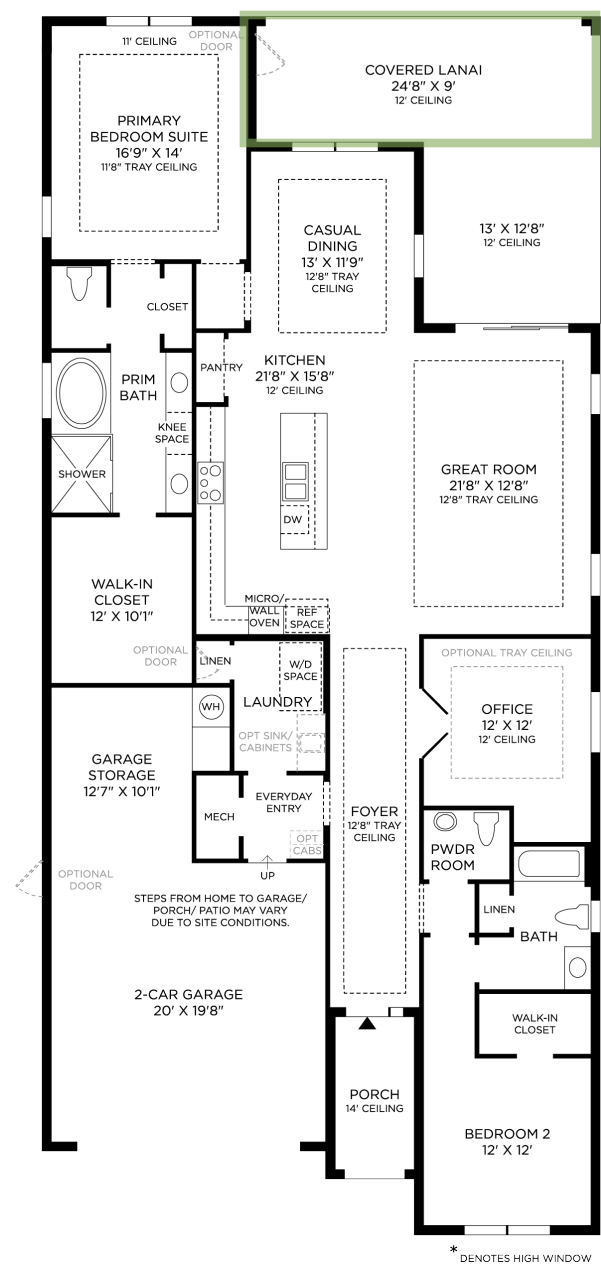

Designer Appointed Features | ARCHITECTURAL SELECTIONS

Designer Appointed Features are home details and finishes curated by the talented design professionals responsible for the distinctive looks found in our model homes.

1 EXPANDED COVERED LANAI