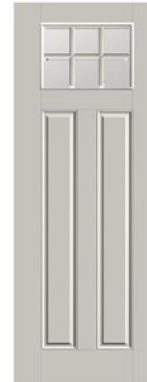

5 ENTRY DOOR

Smooth Star Craftsman Lite
Clear Glass | 2 Panel

1

SW 7005
Pure White

2

3

4

5