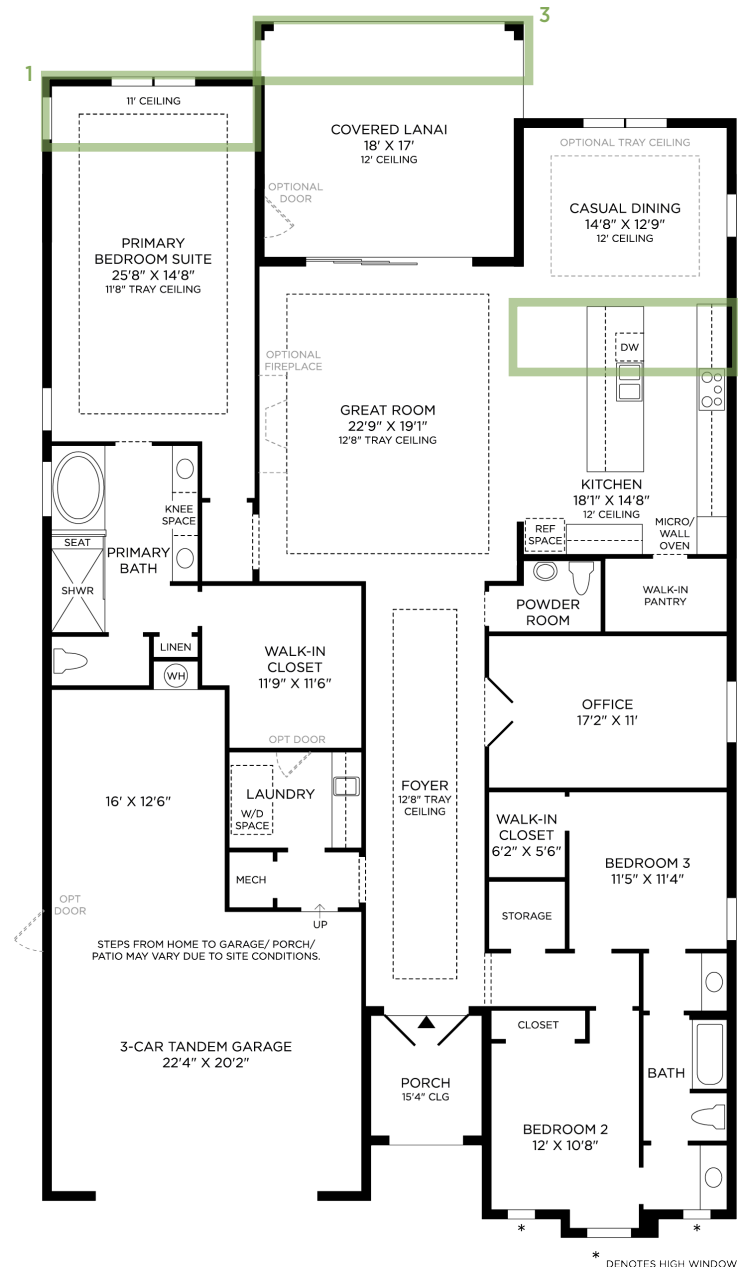

Designer Appointed Features | ARCHITECTURAL SELECTIONS

Designer Appointed Features are home details and finishes curated by the talented design professionals responsible for the distinctive looks found in our model homes.

1 EXPANDED PRIMARY BEDROOM SUITE

2 EXPANDED KITCHEN

3 EXPANDED COVERED LANAI