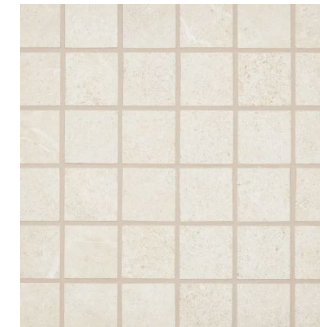

## 11 LIGHTING

Polished Nickel | Replay Vanity Light

1

2

3

4

5

6