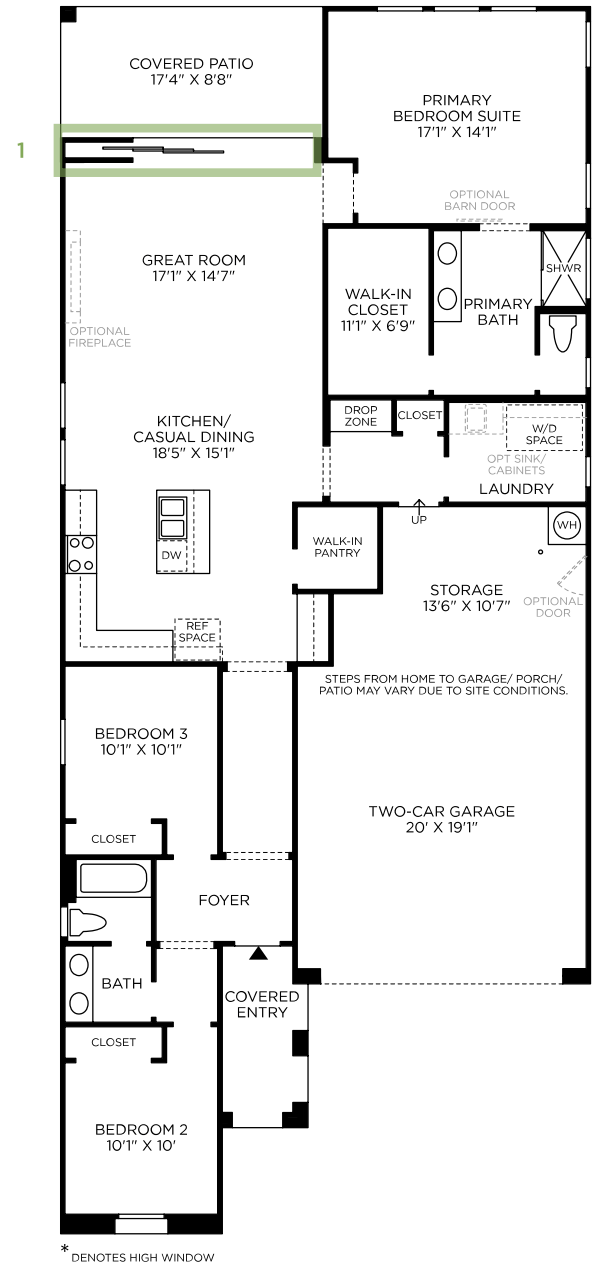

1 EXPANSIVE MULTI-PANEL SLIDING STACKING DOOR 12'

Structural option: 026080

Designer Appointed Features | INTERIOR SELECTIONS

Designer Appointed Features are home details and finishes curated by the talented design professionals responsible for the distinctive looks found in our model homes.