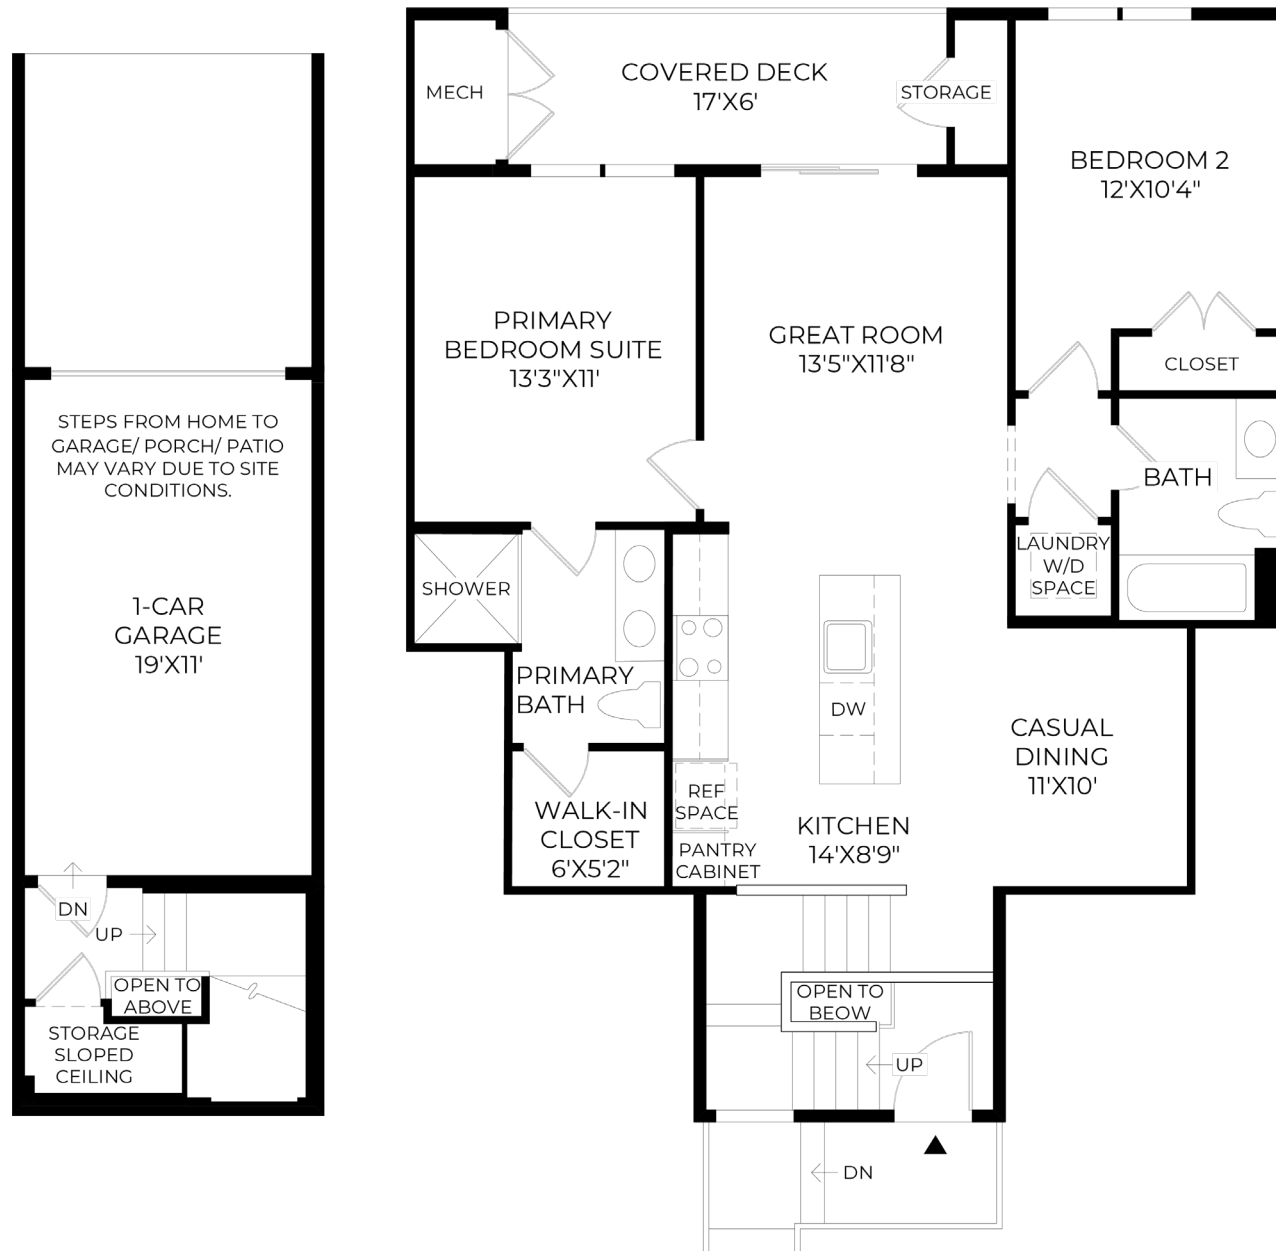

Designer Appointed Features | ARCHITECTURAL SELECTIONS

Designer Appointed Features are home details and finishes curated by the talented design professionals responsible for the distinctive looks found in our model homes.