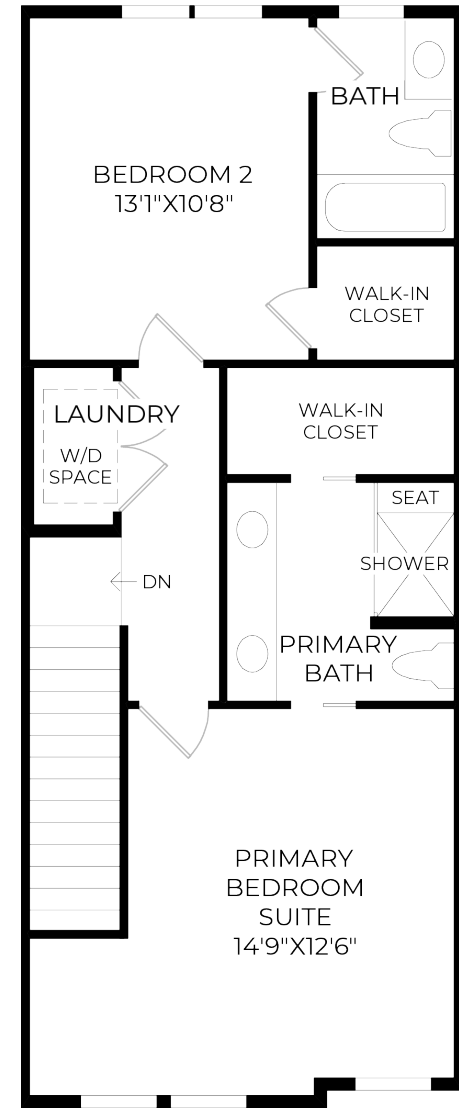

Designer Appointed Features | ARCHITECTURAL SELECTIONS

Designer Appointed Features are home details and finishes curated by the talented design professionals responsible for the distinctive looks found in our model homes.