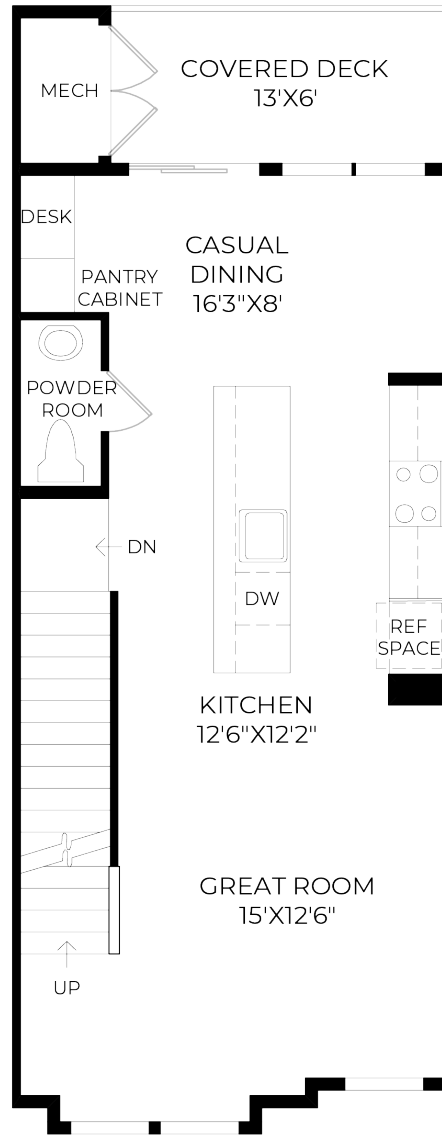

Designer Appointed Features | ARCHITECTURAL SELECTIONS

Designer Appointed Features are home details and finishes curated by the talented design professionals responsible for the distinctive looks found in our model homes.