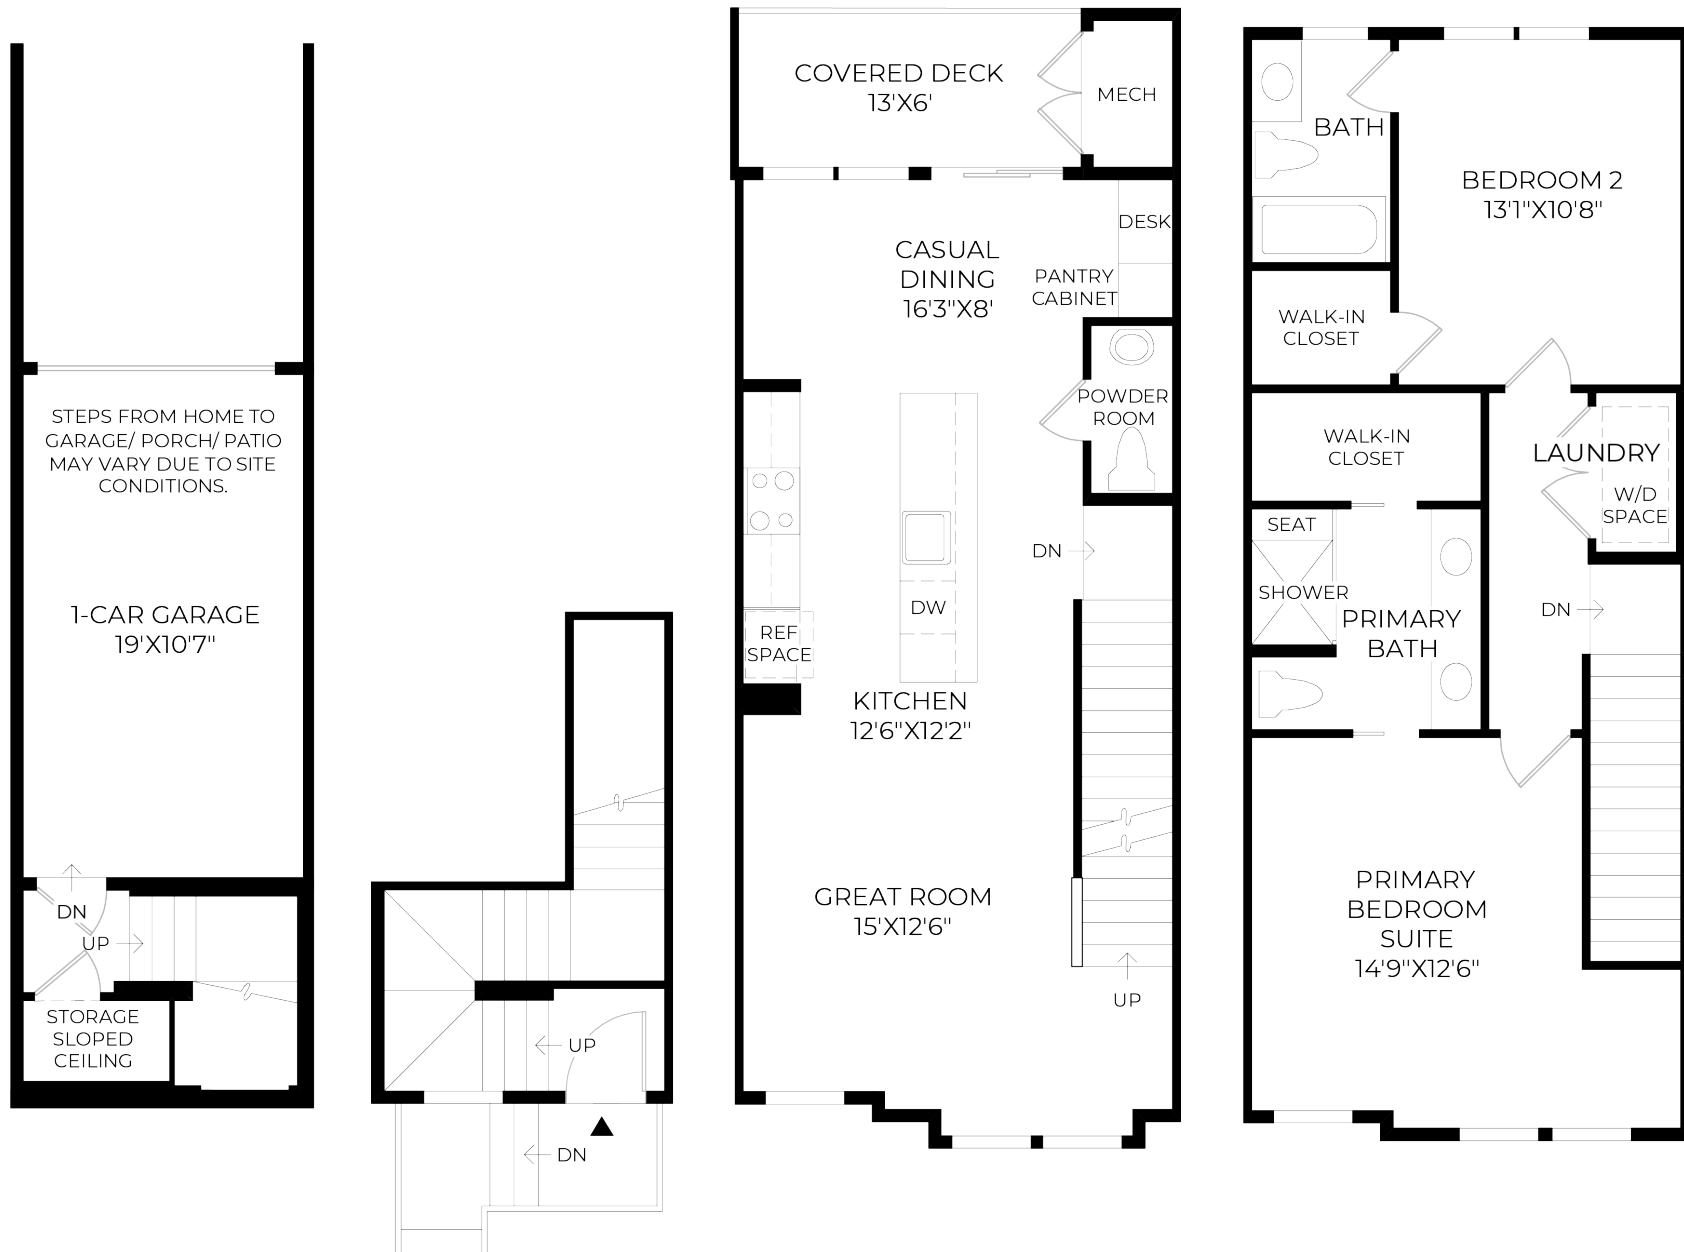

Designer Appointed Features | ARCHITECTURAL SELECTIONS

Designer Appointed Features are home details and finishes curated by the talented design professionals responsible for the distinctive looks found in our model homes.