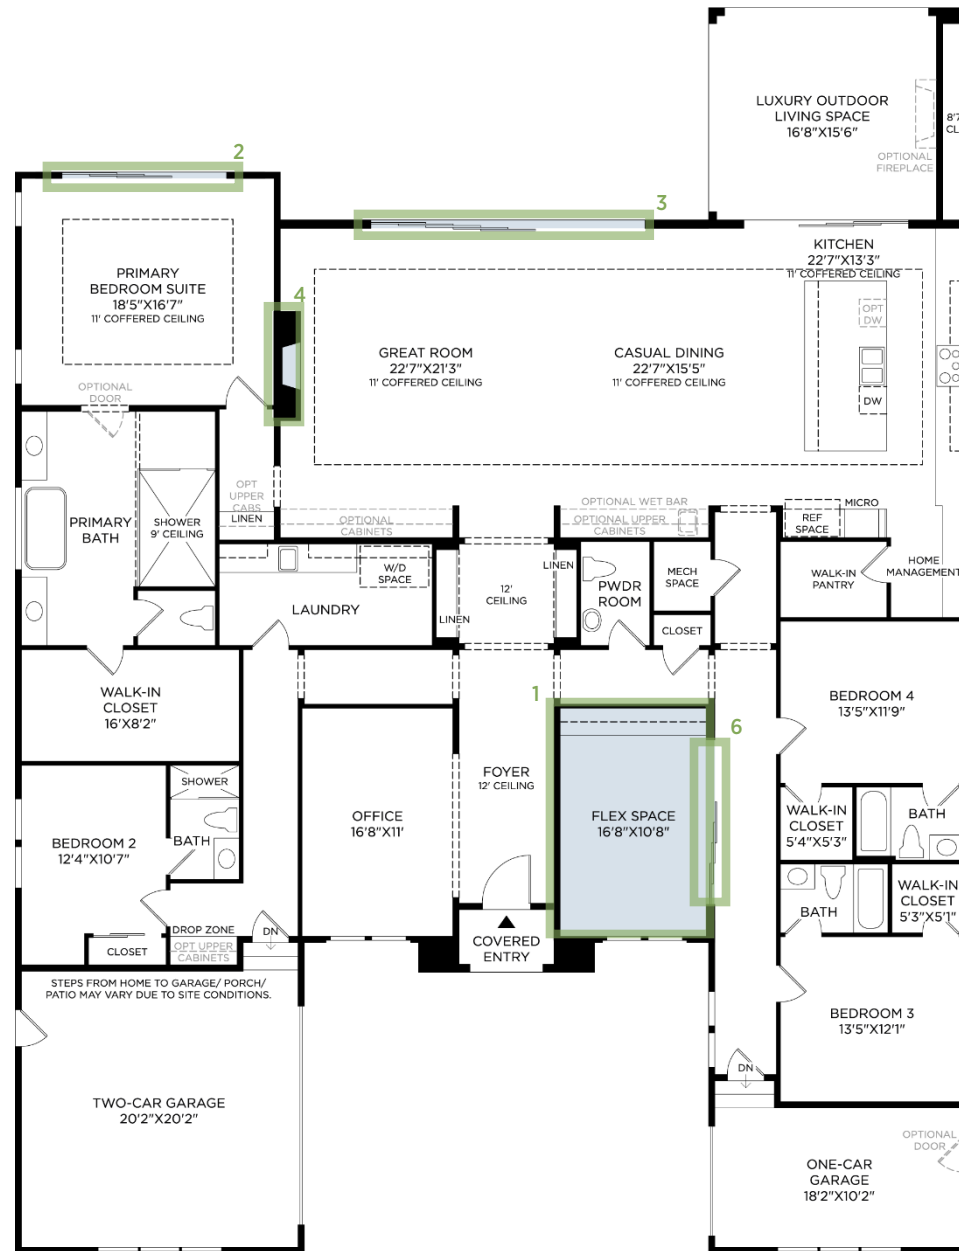

1 MULTI-SLIDE STACKED DOOR 12X8

(not shown)

2 MULTI-SLIDE STACKED DOOR 12X8

3 MULTI-SLIDE STACKED DOOR 20X8

4 LINEAR FIREPLACE 72" PRIMO II

5 CEILING MOUNTED SHOWER HEAD IN PRIMARY BATHROOM

(not shown)

6 FLEX SPACE LOCATION 2