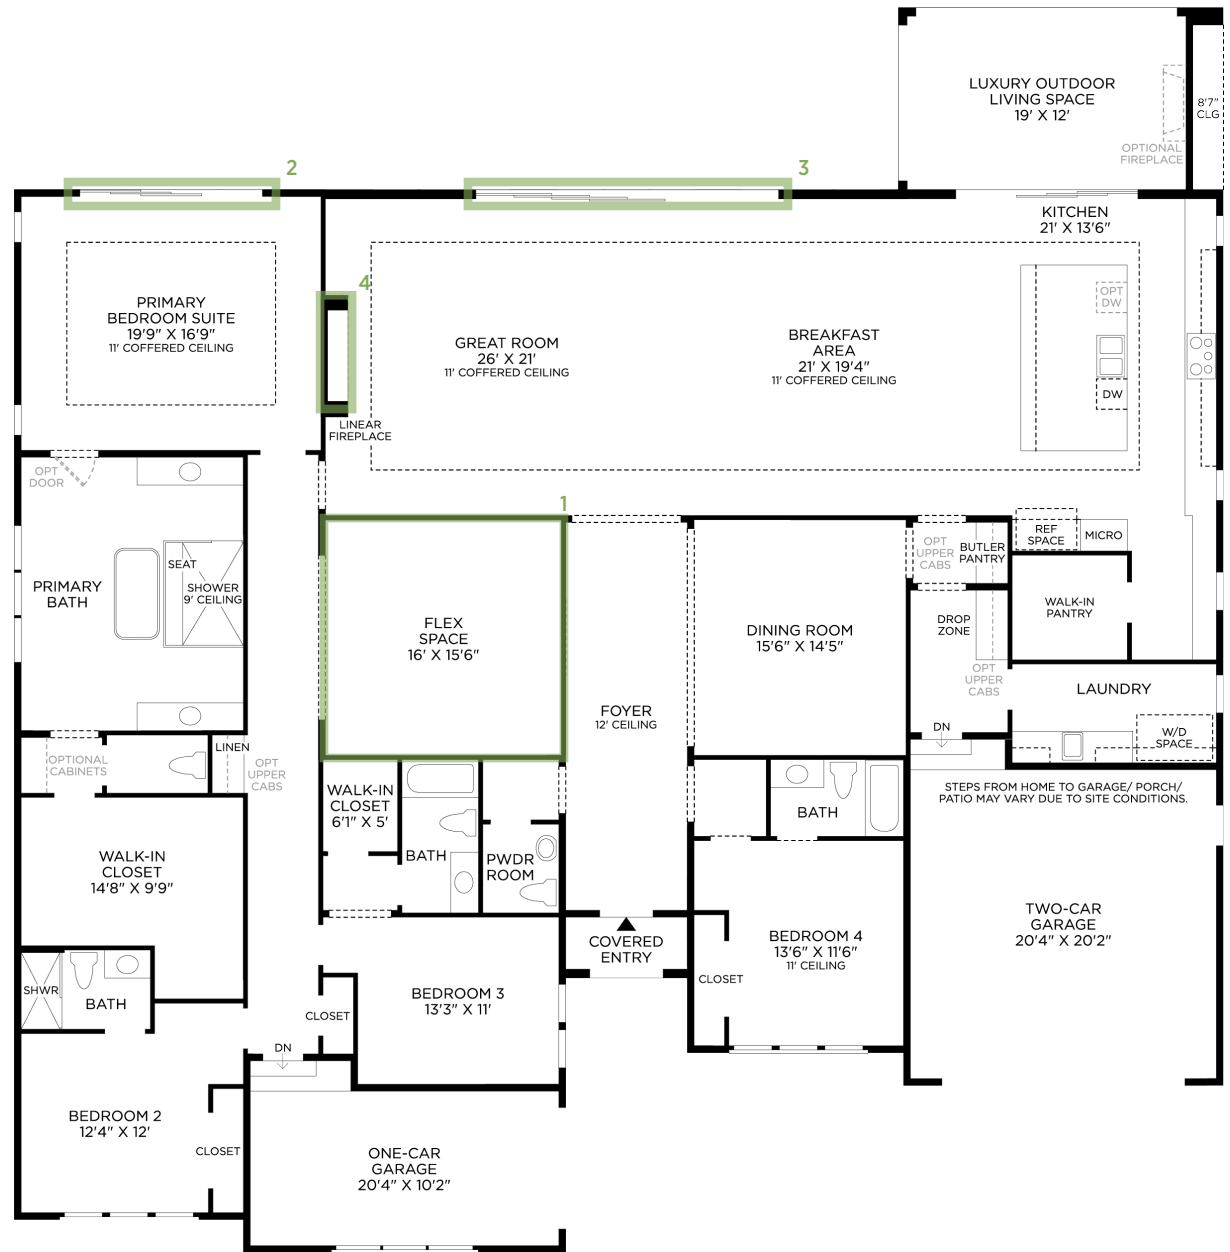

1 FLEX SPACE LOCATION 2 ILO DEN

2 MULTI-SLIDE STACKED DOOR 12X8

3 MULTI-SLIDE STACKED DOOR 20X8

4 LINEAR FIREPLACE 72" PRIMO II

5 CEILING MOUNTED SHOWER HEAD

(not shown)

Designer Appointed Features | KITCHEN APPLIANCES