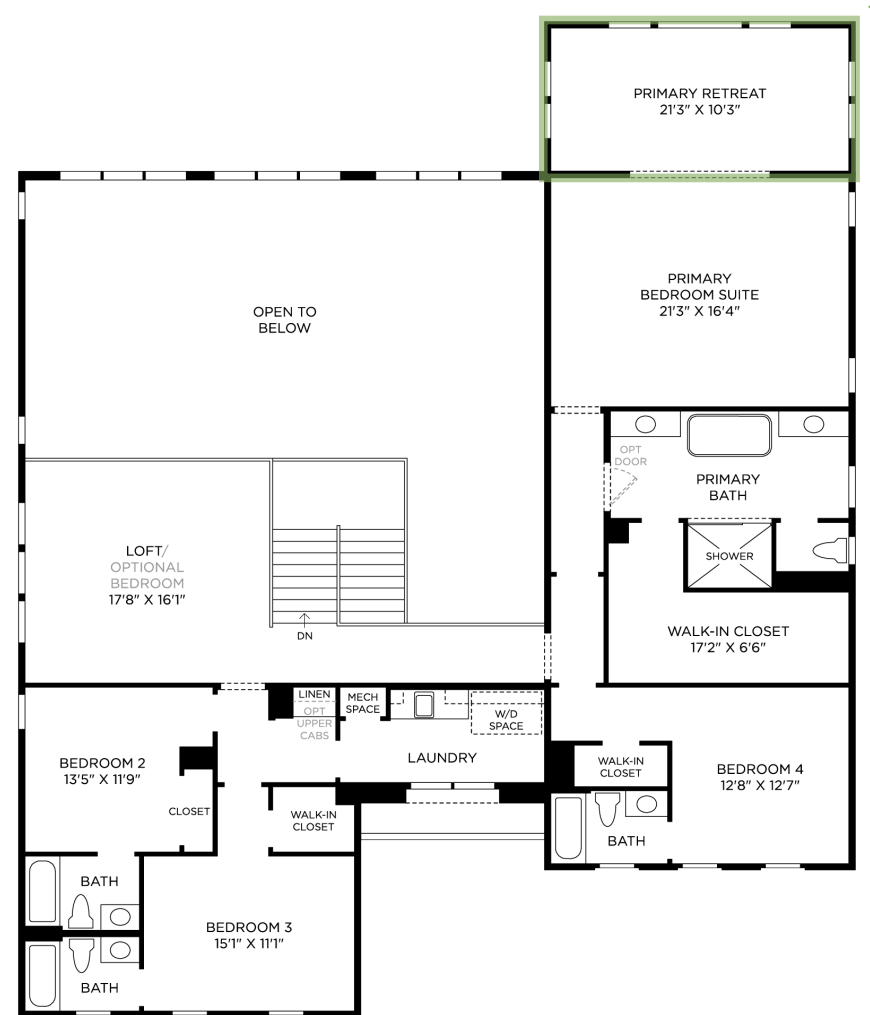

Designer Appointed Features | STRUCTURAL OPTIONS

Designer Appointed Features are home details and finishes curated by the talented design professionals responsible for the distinctive looks found in our model homes.

1 PRIMARY RETREAT

3 MULTI-SLIDE STACKED DOOR 20X8

5 LINEAR FIREPLACE 72" PRIMO II

2 MULTI-SLIDE STACKED DOOR 12X8

4 INTERIOR INSULATION PACKAGE
(not shown)

6 CEILING MOUNTED SHOWER HEAD
(not shown)