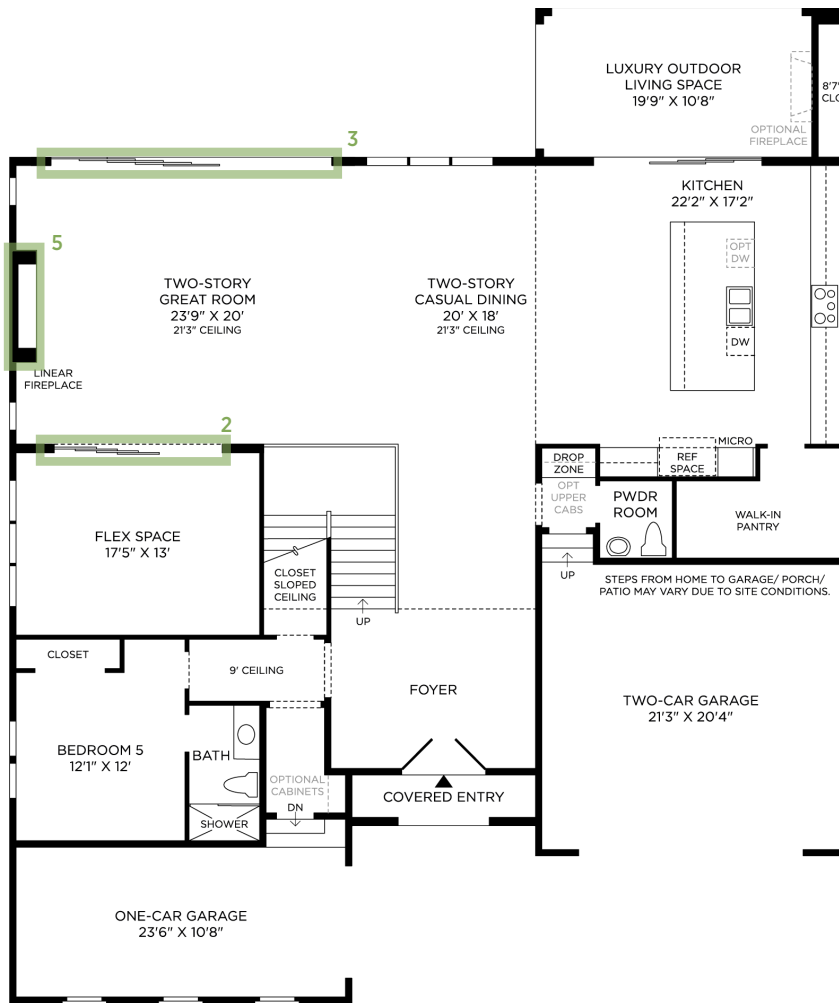

Designer Appointed Features | STRUCTURAL OPTIONS

Designer Appointed Features are home details and finishes curated by the talented design professionals responsible for the distinctive looks found in our model homes.

1 PRIMARY RETREAT

3 MULTI-SLIDE STACKED DOOR 20X8

5 LINEAR FIREPLACE 72" PRIMO II

2 MULTI-SLIDE STACKED DOOR 12X8

4 INTERIOR INSULATION PACKAGE
(not shown)

6 CEILING MOUNTED SHOWER HEAD
(not shown)