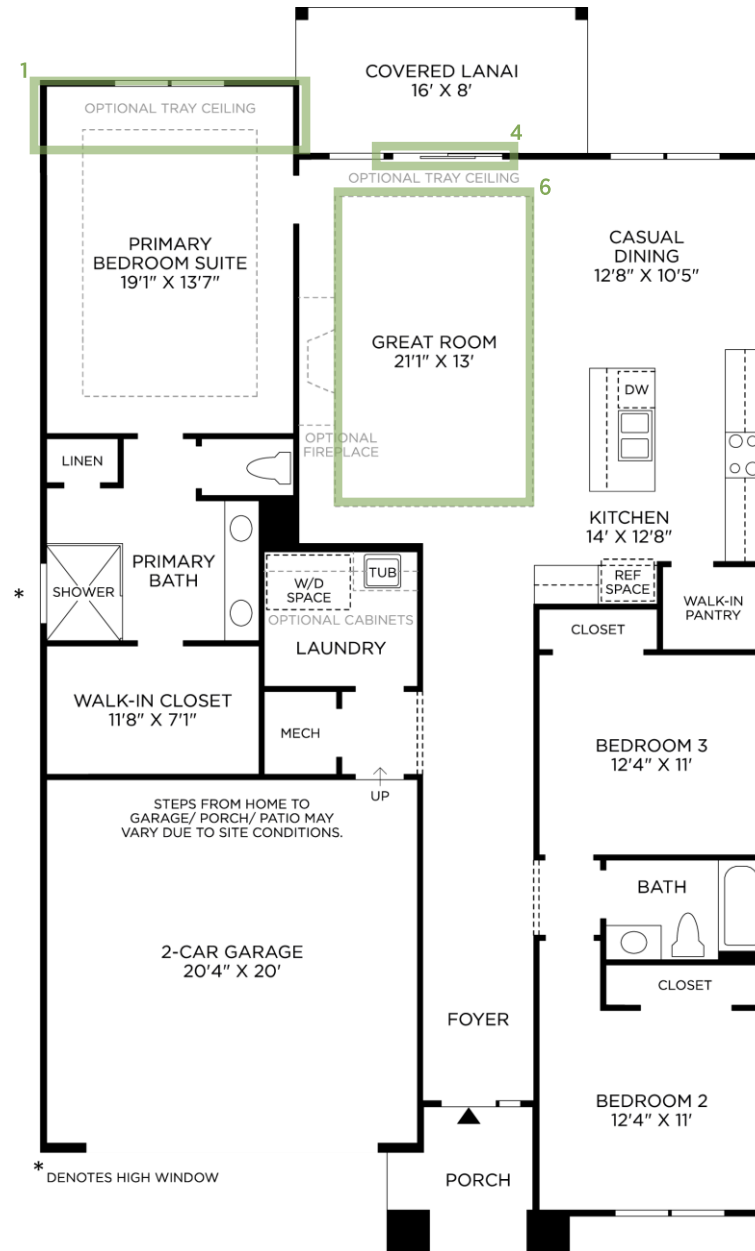

Designer Appointed Features | STRUCTURAL OPTIONS

Designer Appointed Features are home details and finishes curated by the talented design professionals responsible for the distinctive looks found in our model homes.

1 EXTENDED PRIMARY BEDROOM

2 ¾ LITE GLASS FRONT DOOR

(not shown)

3 4' TRANSOM WINDOW IN BATH 2

(not shown)

4 8X12 SLIDING PATIO DOOR

5 SMOOTH FINISH WALLS

(not shown)

6 TRAY CEILING GREAT ROOM