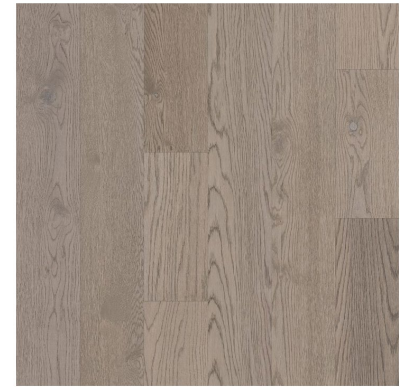

Designer Appointed Features | INTERIOR SELECTIONS

Designer Appointed Features are home details and finishes curated by the talented design professionals responsible for the distinctive looks found in our model homes.

1 WALL PAINT

Sherwin Williams
Extra White | Sheen; Flat

2 INTERIOR DOORS

Carrera Style 2 Panel Raised
Extra White |

3 INTERIOR DOOR HANDLES

Kwikset Halifax Lever
Satin Nickel

4 LVP

Shaw House
#5234 Hearthstone Gray

5 TILE

American Olean Montesano
#MN70 White- 15x30

6 WOOD-STAIRS

Shaw Homeland
#1164 Marble

7 CARPET

Shaw Golden Sands
#108 Twine

8 LIGHTING

Progress Lighting Gather
Brushed Nickel - Foyer

8 LIGHTING

Progress Lighting Gather
Brushed Nickel - Bathrooms

1

2

3

4

5

6

7

8

9