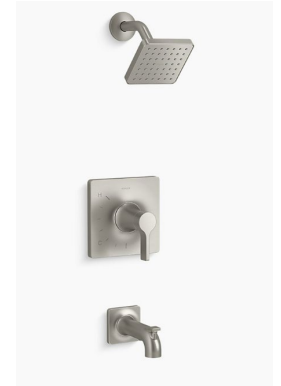

Designer Appointed Features | BATH #2

Designer Appointed Features are home details and finishes curated by the talented design professionals responsible for the distinctive looks found in our model homes.

1 VANITY CABINETS

Mid Continent Brawny FO
Painted Maple | Cloud

2 HARDWARE

Amerock Monument
Satin Nickel | Pull

3 COUNTERTOP

MSI Quartz
Carrara Marmi | Polished - Eased Edge

4 FAUCET

Kohler Venza
Brushed Nickel | Widespread Handles

5 SINK

Kohler Caxton
White | Oval Undermount

6 SHOWER TILE—WALLS

Daltile Color Wheel 3x6
#790

7 TUB

Sterling Performa
White

8 SHOWER/TUB FIXTURES

Kohler Venza
Brushed Nickel

9 TILE

American Olean Montesano
#MN70 White- 15x30

10 TOILET

STERLING
White | STD Height

1

2

3

4

5

6

7

8

9

10