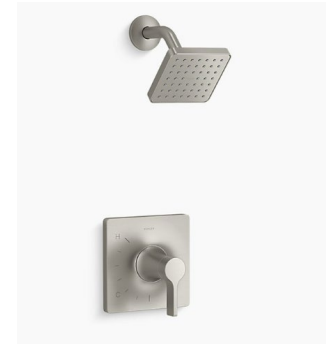

Designer Appointed Features | PRIMARY BATHROOM

Designer Appointed Features are home details and finishes curated by the talented design professionals responsible for the distinctive looks found in our model homes.

1 VANITY CABINETS

Mid Continent Brawny FO
Painted Maple | Cloud

2 HARDWARE

Amerock Monument
Satin Nickel | Pull

3 COUNTERTOP

MSI Quartz
Carrara Marmi | Polished - Eased Edge

4 FAUCET

Kohler Venza
Brushed Nickel | Widespread Handles

5 SINK

Kohler Caxton
White | Oval Undermount

6 SHOWER TILE—WALLS

Marazzi Modern Oasis
Stormy Sky / 12x24

7 SHOWER TILE—FLOOR

AO Montesano
#MN70 White Chevron

8 SHOWER FIXTURES

Kohler Venza
Brushed Nickel

9 TILE

American Olean Montesano
#MN70 White- 15x30

10 TOILET

STERLING
White | STD Height

1

2

3

4

5

6

7

8

9

10