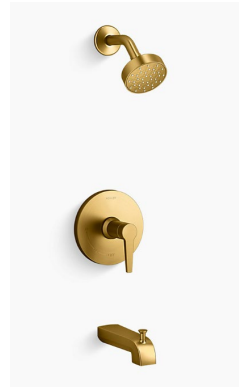

Designer Appointed Features | BATH UP

Designer Appointed Features are home details and finishes curated by the talented design professionals responsible for the distinctive looks found in our model homes.

1 VANITY CABINETS

Mid Continent Dapper FO
Painted Maple | White

2 HARDWARE

Amerock Monument
Champagne Bronze | Pull

3 COUNTERTOP

MSI Quartz
Frost White | Polished - Eased Edge

4 FAUCET

Kohler Hint/Pitch
Moderne Brass

5 SINK

Kohler Caxton
White | Oval Undermount

6 SHOWER TILE—WALLS

Daltile Persuade
#PS40 White 12x24

7 TUB

Sterling Performa
White

8 SHOWER FIXTURES

Kohler Hint/Pitch
Moderne Brass

9 BATH FLOOR TILE

Daltile Persuade
#PS41 Beige 12x24

10 TOILET

Kohler Windham
White | Standard Height

1

2

3

4

5

6

7

8

9

10