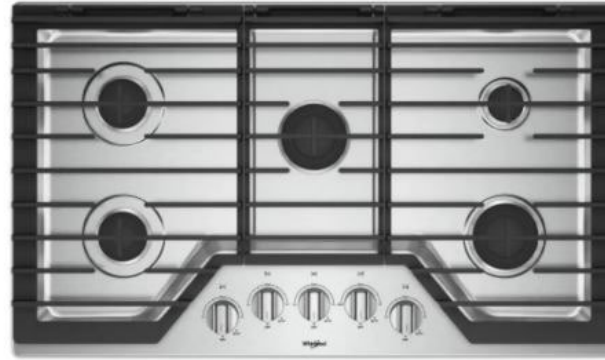

Designer Appointed Features | KITCHEN APPLIANCES

Designer Appointed Features are home details and finishes curated by the talented design professionals responsible for the distinctive looks found in our model homes.

1 COOKTOP

Whirlpool
Stainless Steel | 5-Burner Gas

2 VENT HOOD

Whirlpool
Stainless Steel | Under Cabinet

3 MICROWAVE

Whirlpool
Stainless Steel | Built-In

4 WALL OVEN

Whirlpool
Stainless Steel | Built-In

5 DISHWASHER

Whirlpool
Stainless Steel

1