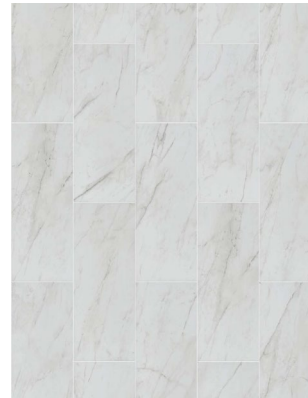

Designer Appointed Features | PRIMARY BATHROOM

Designer Appointed Features are home details and finishes curated by the talented design professionals responsible for the distinctive looks found in our model homes.

1 VANITY CABINETS

Aristokraft Brellin
White | Purestyle

2 HARDWARE

Drawer & Door Knobs
Satin Nickel | 525-SN

3 COUNTERTOP

LG Viatera Quartz
Forte | Solid Surface

4 FAUCET

Kohler Parallel
Brushed Nickel | Widespread

5 SINK

Kohler Verticyl
White

6 SHOWER TILE—WALLS

Shaw Altero
T186C/150 | 12X24 Horizontal Offset

7 SHOWER TILE—FLOOR

DalTile Alterations
AT62 Linen | Mosaic

8 SHOWER FIXTURES

Kohler Parallel
Brushed Nickel

9 TOILET

Sterling Windham
White | Standard Height

10 BATH ACCESSORIES

Moen Align
Brushed Nickel | Towel Bar & Toilet Paper Holder

11 TILE FLOOR

DalTile Alterations
AT62 Linen | 12X24 Offset

12 LIGHTING

Progress Replay
Brushed Nickel | P2158-09

1

2

3

4

5

6

7

8

9

10

11

12