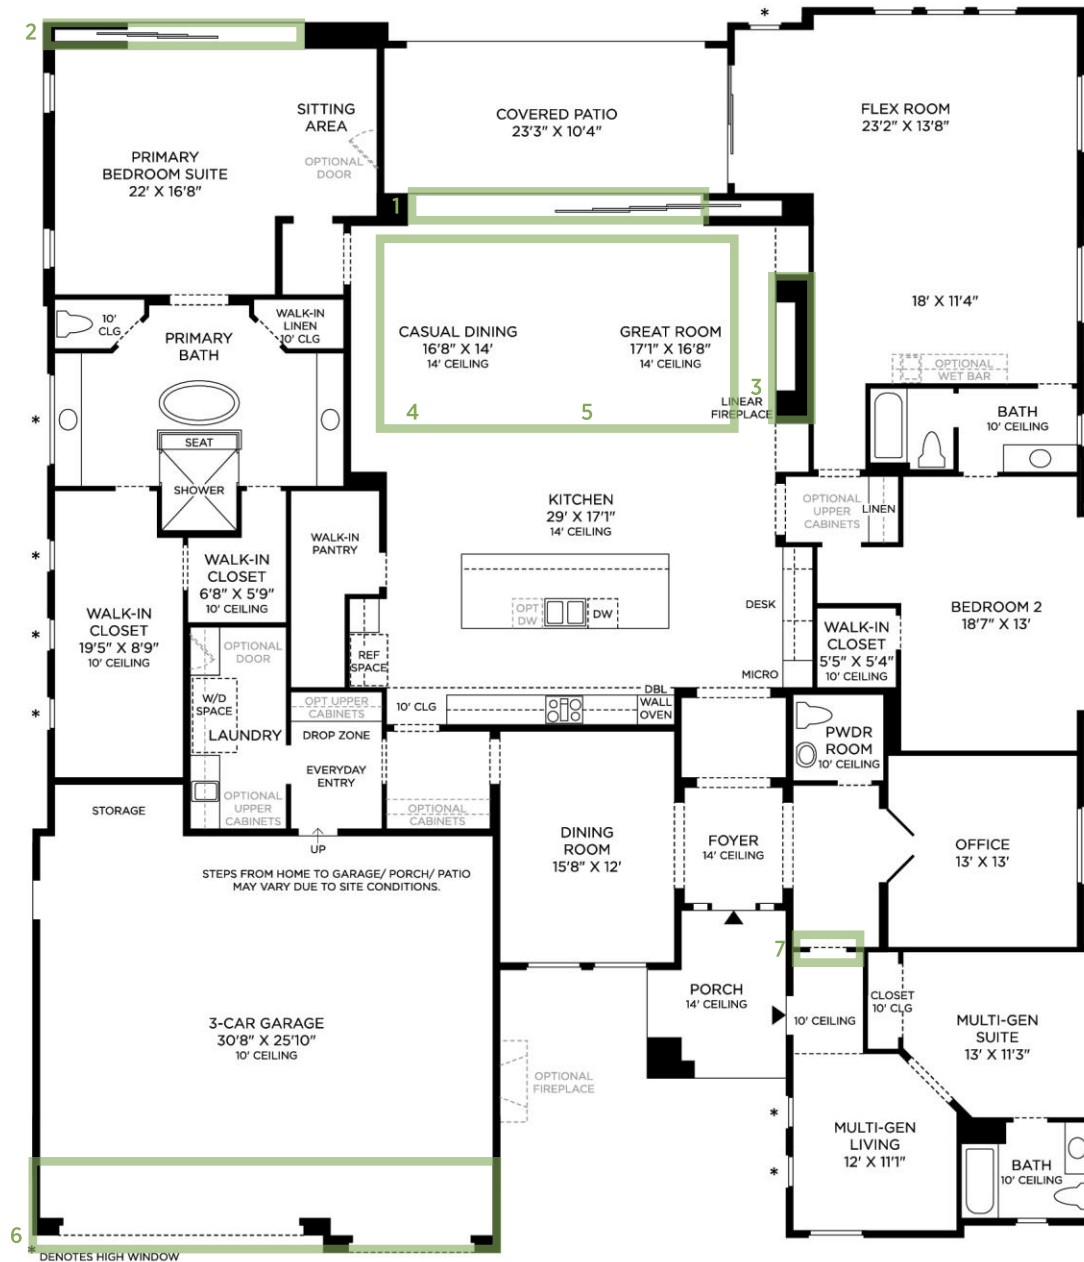

Designer Appointed Features | STRUCTURAL OPTIONS

Designer Appointed Features are home details and finishes curated by the talented design professionals responsible for the distinctive looks found in our model homes.

- **1 MULTI SLIDE POCKET DOOR 20X10 - GREAT ROOM**
  026603
- **2 MULTI SLIDE POCKET DOOR 12X10 - PRIMARY RETREAT**
  026722
- **3 72" LINEAR GAS FIREPLACE - GREAT ROOM**
  106089
- **4 SOFFIT CEILING AT DINING ROOM**
  145
- **5 SOFFIT CEILING AT GREAT ROOM**
  142
- **6 EXPANDED GARAGE DEPTH**
  263061
- **7 INTERIOR ENTRY FROM MULTI-GEN SUITE INTO MAIN HOME**
  263096